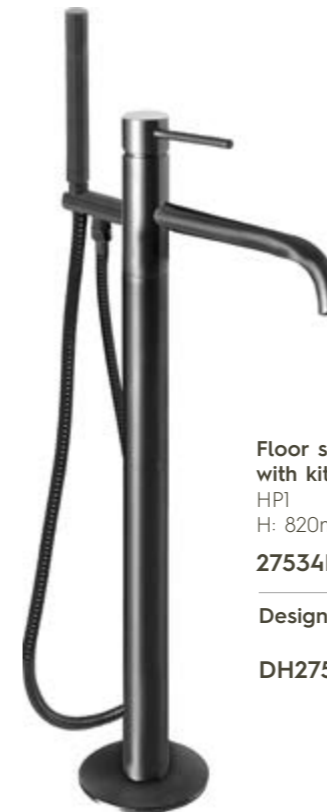

Floor standing bath mixer with kit
HPI
H: 820mm - 845mm P: 250mm

27534BBL	£1080.00
Designer handle	
DH27534BBL	£1080.00