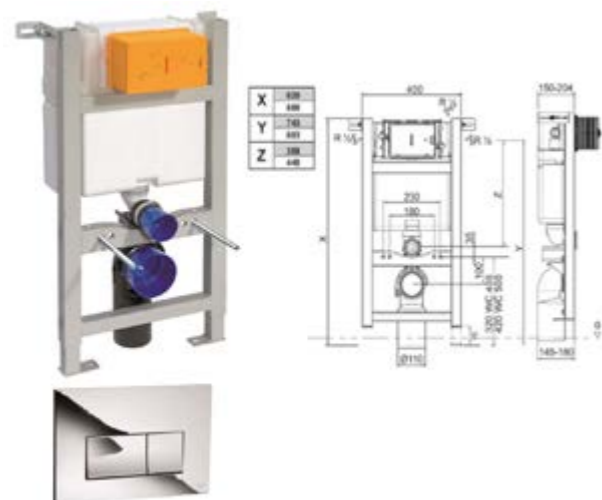

WC FRAME

830cm pre-wall, freestanding
W.C. with 3/6 litre dual flush
plate, top or front flush
installation with plastic chrome
plate
Chrome

TF701 £370.00

Supplied
Support brackets
Support bolts
M10 x 65 long square neck
dome
Head screws
M10 nuts and washers
Steel plate
Screws
Wall plugs
Wall brackets