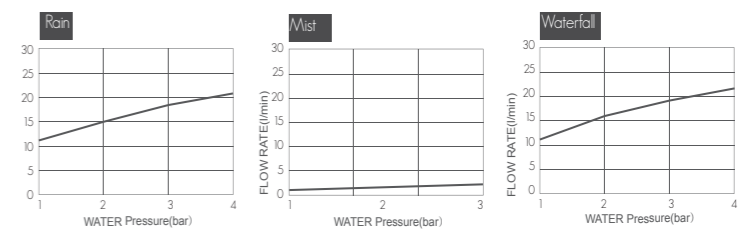

Square Extractable shower hose, slim handle, with overflow waste drainer
LP 0.2
H: 201mm P: 25.4mm
71130SQ £340.00

PULL OUT SHOWERS

OVERHEAD SHOWER

Flow Rate

water pressure (l/min)	Rain shower	Mist	Waterfall
1 bar	11	-	12
2 bar	15	-	16
3 bar	18	-	19
4 bar	21	-	22