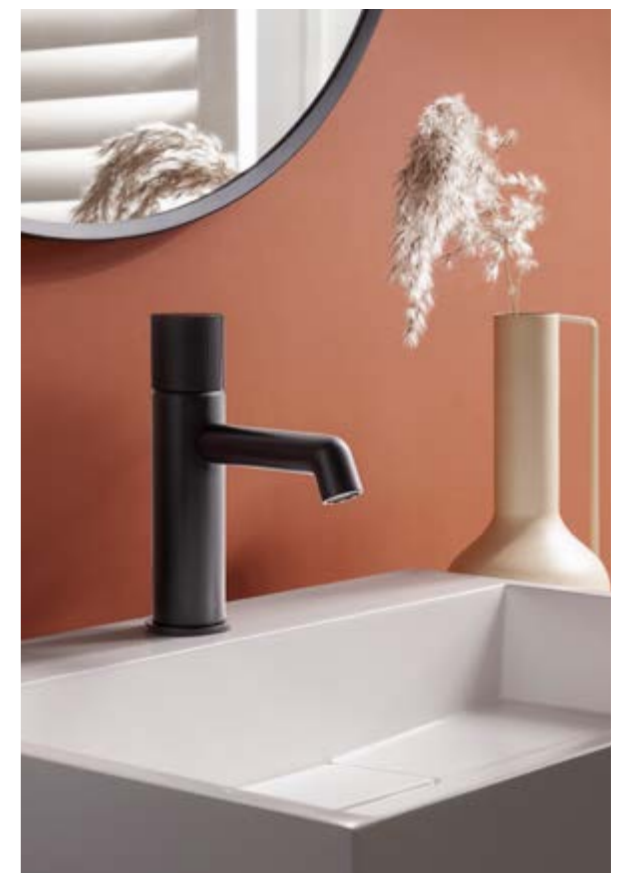

NEW
RANGE

EVO Matt Black

Powder Coated

EVO Matt Black