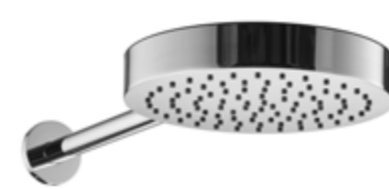

CONCEALED SHOWER COMBINATIONS

CONCEALED SHOWER COMBINATIONS

Evo 2 outlet shower valve, arm 400mm,
overhead shower 250mm, round water outlet

Evo 2 outlet shower valve, arm 400mm,
overhead shower 250mm, round water outlet

Evo 2 outlet shower valve, arm 400mm,
overhead shower 200mm, round water outlet

Evo 2 outlet shower valve, arm 400mm,
overhead shower 200mm, round water outlet

COM 086 £1275.00

COM 087 £1295.00

COM 088 £1055.00

COM 089 £1105.00