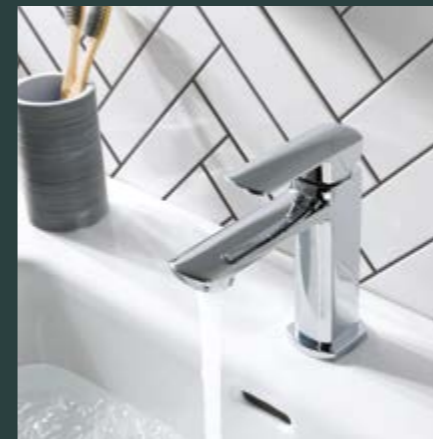

Non-concussive basin taps
HP 1
H: 110mm P: 120mm
031 £90.00

STUDIO
COLLECTION

MIS
LEO
BASE
CASCATA
FLOW
VUE
WINGS

Single lever basin mixer without
pop up waste
HP 1
H: 142mm P: 124mm

MIS001 £140.00

Concealed manual valve
HP 1
H: 110mm P: 45mm