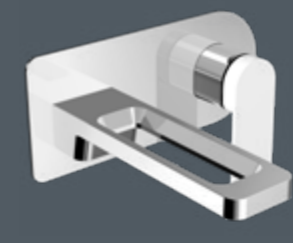

MATT WHITE HANDLES

Single lever tall basin mixer
MP 0.5
H: 255.5mm P: 176mm

74009MWH £340.00

Single lever basin mixer
LP 0.2
H: 153mm P: 158mm

74001MWH £260.00

Single lever wall mounted basin mixer
MP 0.5
P: 195mm