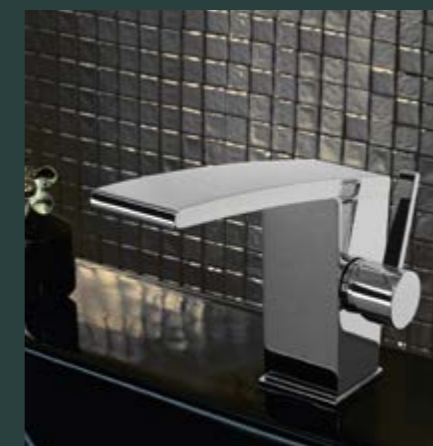

Non-concussive basin taps
HP 1
H: 110mm P: 120mm
031 £90.00

STUDIO
COLLECTION

MIS
LEO
BASE
CASCATA
FLOW
VUE
WINGS

Single lever basin mixer without
pop up waste
HP 1
H: 142mm P: 124mm

MIS001 £140.00

Concealed manual valve
HP 1
H: 110mm P: 45mm