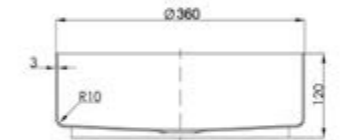

Matt Black Counter Top Basin with
unslotted click clack waste
28CTR360MB £795.00