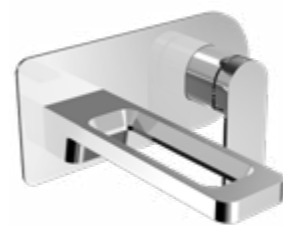

Single lever wall mounted basin mixer
MP 0.5
P: 195mm

74231 £330.00