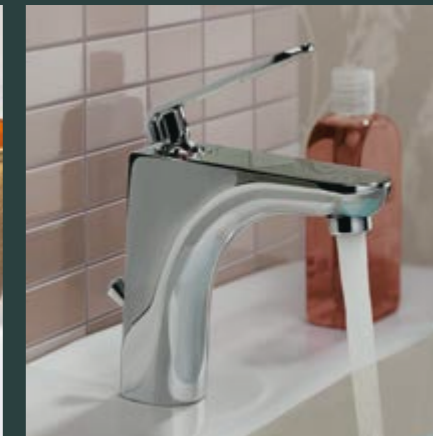

Non-concussive basin taps
HP 1
H: 110mm P: 120mm
031 £90.00

STUDIO
COLLECTION

MIS
LEO
BASE
CASCATA
FLOW
VUE
WINGS

Single lever basin mixer without
pop up waste
HP 1
H: 142mm P: 124mm

MIS001 £140.00

Concealed manual valve
HP 1
H: 110mm P: 45mm