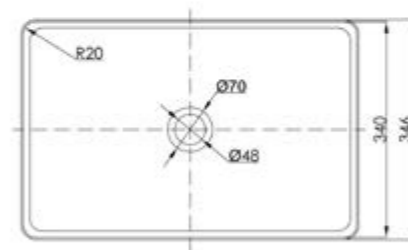

Brushed Brass Counter Top Basin
with unslotted click clack waste
23CTS520BBR £795.00

PVD Finish