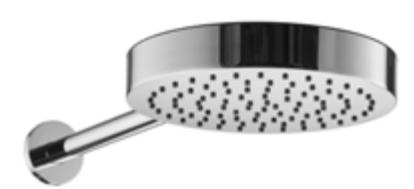

CONCEALED SHOWER COMBINATIONS

CONCEALED SHOWER COMBINATIONS

Evo 2 outlet shower valve, arm 400mm,
overhead shower 250mm, round water outlet

Evo 2 outlet shower valve, arm 400mm,
overhead shower 250mm, round water outlet

Evo 2 outlet shower valve, arm 400mm,
overhead shower 200mm, round water outlet

Evo 2 outlet shower valve, arm 400mm,
overhead shower 200mm, round water outlet

COM 086 £1275.00

COM 087 £1295.00

COM 088 £1055.00

COM 089 £1105.00