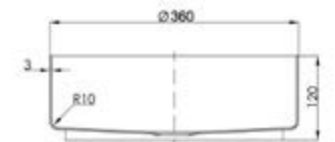

Toilet brush holder wall mounted
H: 370mm P: 145mm
23268BBR £119.00

VOS Brushed Brass

Brushed Brass Counter Top Basin
with unslotted click clack waste
23CTS520BBR £795.00

PVD Finish

Brushed Brass Counter Top Basin
with unslotted click clack waste
23CTR360BBR £795.00