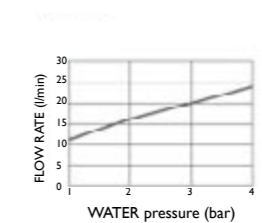

Flow Rate

water pressure	380size
1 bar	11
2 bar	16
3 bar	20
4 bar	24

Aquamist square ceiling mounted overhead shower with mist function, 380mm HP 1
H: 380mm P: 380mm
AMS300 £470.00