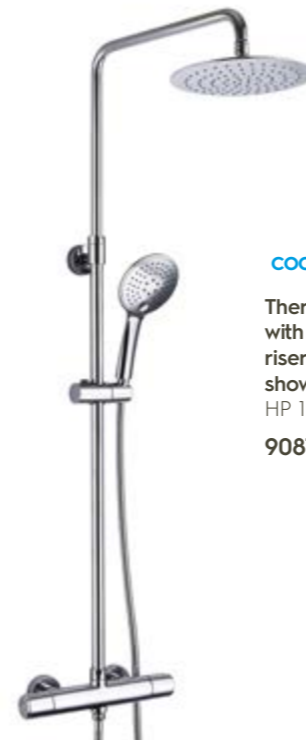

COOL TOUCH
Thermostatic bar valve with 2 outlets, adjustable riser and shower kit
HP 1
9081 £390.00