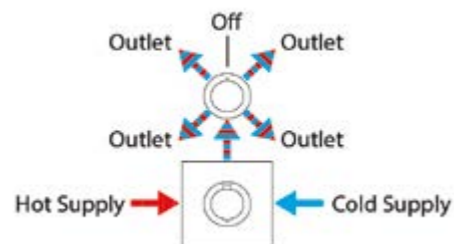

HP 2
Ø: 300mm

IXCM300 £420.00

Square overhead shower

HP 1
D:12mm P: 200mm

IX4015 £299.00

4 way diverter valve
HP 1
H: 120mm P: 50mm
IX287 £410.00

Thermostatic concealed 1 outlet mixer
HP 1
H: 70mm P: 83mm
IX900 £610.00