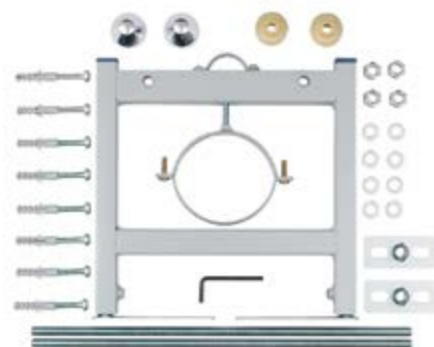

For wall hung pan/bidet
SUPPORT SET

1526 £120.00