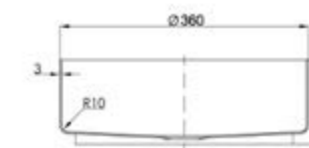

Stainless Steel Grade 304 Stainless Steel Counter Top Basin with unslotted click clack waste

IXCTR360 £795.00