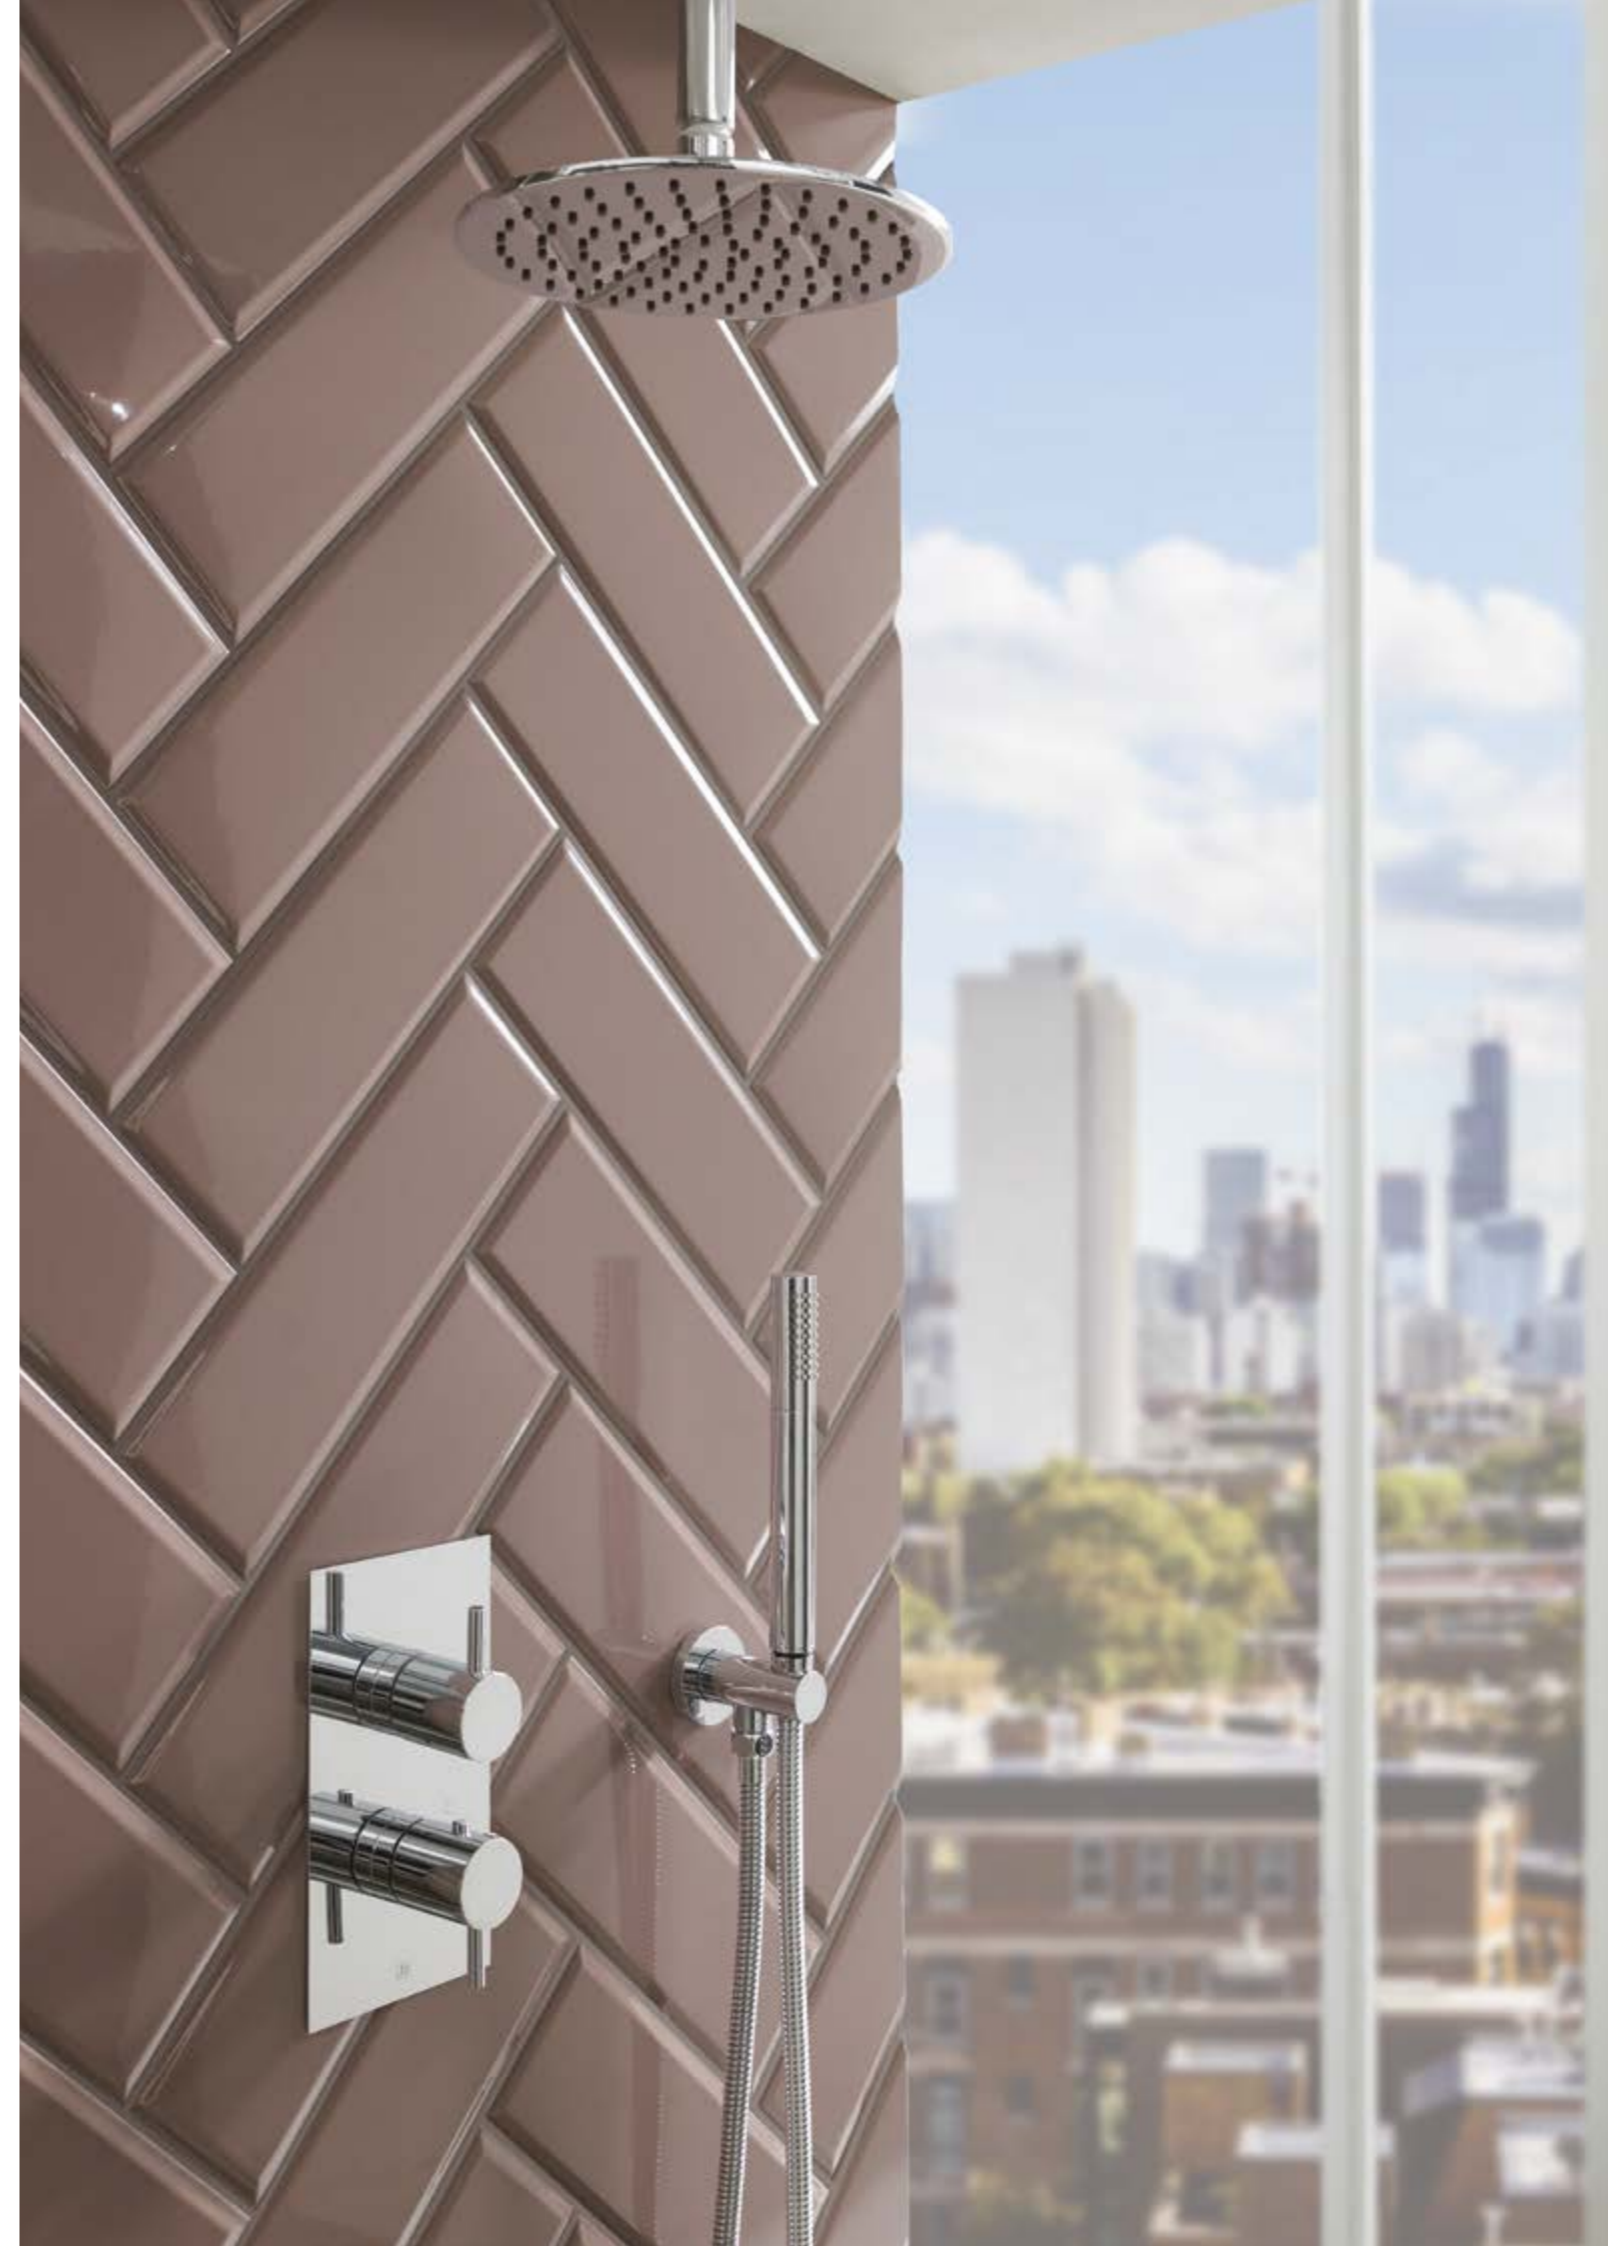

FLORENCE

Designer handle
DH15681CL   £525.00