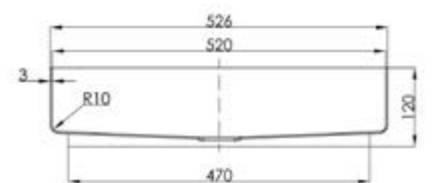

Stainless Steel Grade 304 Stainless Steel Counter Top Basin with unslotted click clack waste

IXCTS520 £795.00