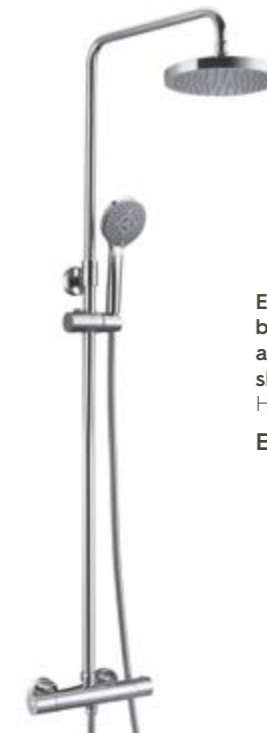

Eco round thermostatic bar valve with 2 outlets, adjustable riser and shower kit
HP 1
EC819 £350.00