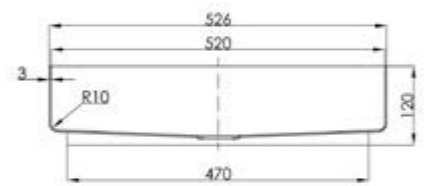

Toilet brush holder wall mounted
H: 370mm P: 145mm
23268BBR £119.00

VOS Brushed Brass

Brushed Brass Counter Top Basin
with unslotted click clack waste
23CTS520BBR £795.00

PVD Finish

Brushed Brass Counter Top Basin
with unslotted click clack waste
23CTR360BBR £795.00