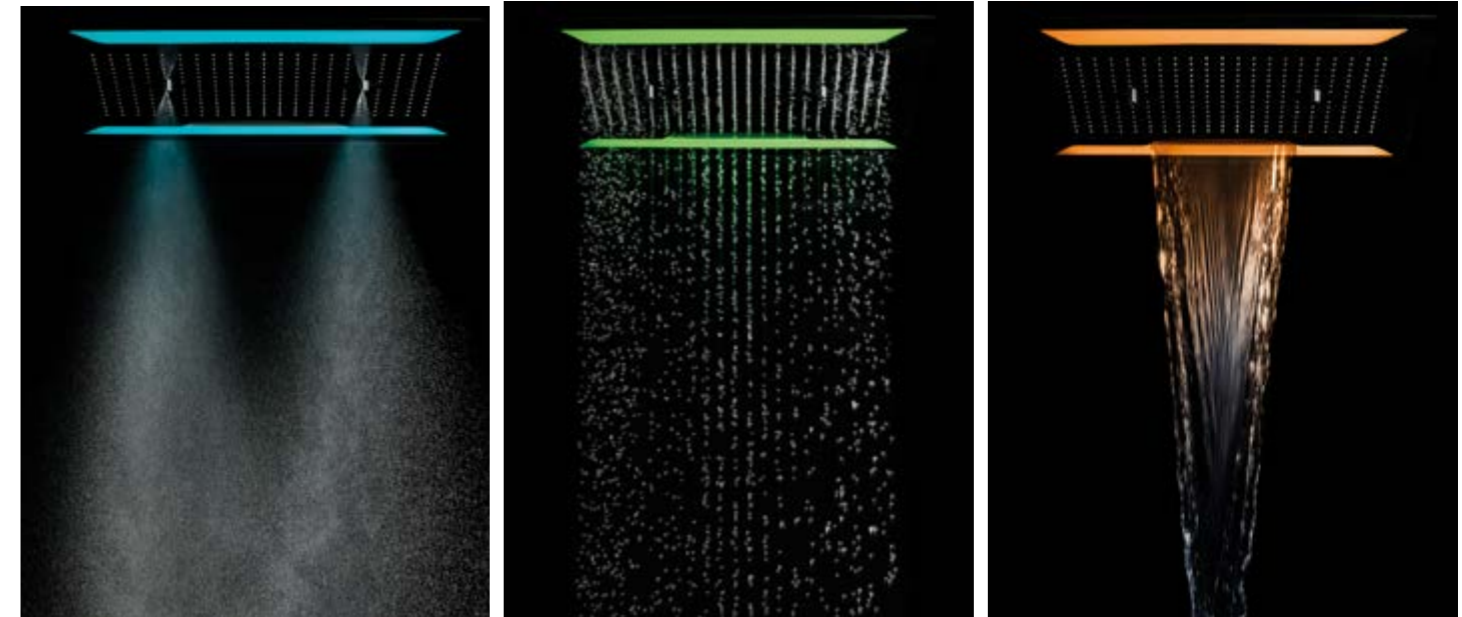

OVERHEAD SHOWER

Flow Rate

water pressure (l/min)	Rain shower	Mist	Waterfall
1 bar	11	-	12
2 bar	15	-	16
3 bar	18	-	19
4 bar	21	-	22