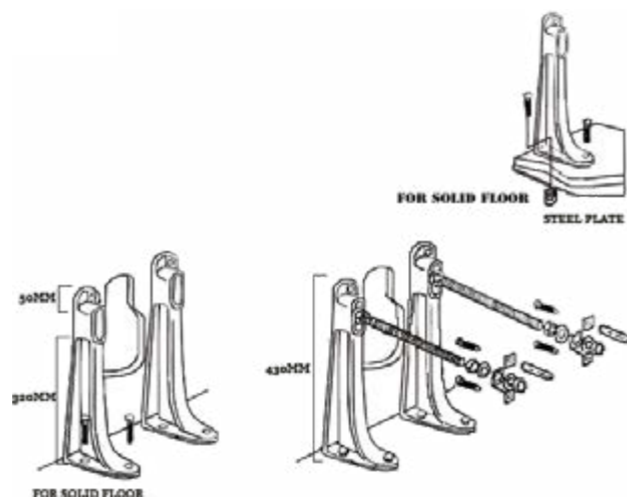

WC FRAME

830cm pre-wall, freestanding
W.C. with 3/6 litre dual flush
plate, top or front flush
installation with plastic chrome
plate
Chrome

TF701 £370.00

Supplied
Support brackets
Support bolts
M10 x 65 long square neck
dome
Head screws
M10 nuts and washers
Steel plate
Screws
Wall plugs
Wall brackets

For wall hung pan/bidet
SUPPORT SET

1526 £120.00

Supplied
1 x WC frame 1555
8 x 12mm plastic plugs
8 x 13mm AF screws
2 x Chrome cap covers
2 x 12mm nylon nuts and sleeves
4 x 12 mm metal nuts
8 x Washers
2 x Fixing plates
2 x 12mm threaded bolts
1 x No.5 Allen key

For wall hung toilet/pan only
WC Frame 1555 £150.00

Florence cistern lever
5551 £52.60

FLOW REGULATORS

JTP offers a range of affordable water saving devices and flow regulators to help you use water more economically.

Flow regulators control the flow of water by responding to signals generated by independent devices like flow meters or temperature gauges fitted inside showers and taps. They are manufactured using certified materials to avoid splash and maximize water and energy savings.

There are so many reasons we need to be mindful of our water usage – the huge demands placed on our water supplies have caused the government to launch legislation regulating the flow of water supplied by taps and showers in new homes.

Equally, we all want to be kinder to the environment by using water efficiently to contribute to a greener future. Conserving water is good news for both the planet and our pockets, as reducing water consumption helps us to save money on household bills.

All of our water saving devices and flow regulators conform to new legislation and come with Water Regulation Advisory Scheme approval to reassure you of their eco credentials.