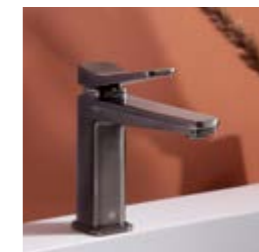

Hix - Brushed Black
Page 104