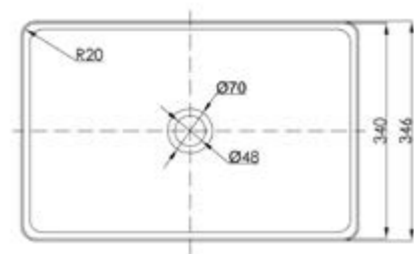

Stainless Steel Grade 304 Stainless Steel Counter Top Basin with unslotted click clack waste

IXCTS520 £795.00