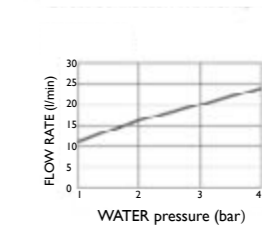

Flow Rate

water pressure	380size
1 bar	11
2 bar	16
3 bar	20
4 bar	24

Aquamist square ceiling mounted overhead shower with mist function, 380mm HP 1
 H: 380mm P: 380mm
AMS300 £470.00

Flow Rate

water pressure	380size
1 bar	11
2 bar	16
3 bar	20
4 bar	24