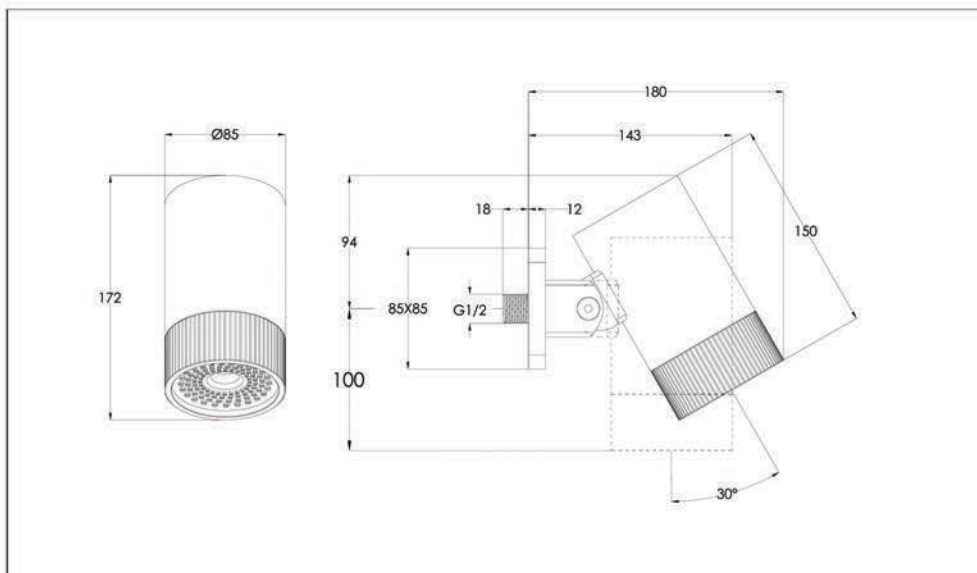

Technical Data Sheet

Product range: LUMEN

Product code: LU8SHMB, LU3SHBBR, LU1SHBRZ, LU7SHBBL, LUSHIX, LU4SHCH

Finishes Available: Matt Black, Brushed Brass, Brushed Bronze, Brushed Black, Stainless Steel, Chrome

Min Pressure:

HP 1

Approvals:

N/A

Connections:

G1/2"

Warranty:

15 Years

Flow Rate

Tested with VOS 671
(With restrictor)

0.5 Bar: 4.4 L/min

1 Bar: 5.7 L/min

2 Bar: 7.2 L/min

3 Bar: 8.1 L/min

Flow Rate

Tested with VOS 671
(Without restrictor)

0.5 Bar: 5.1 L/min

1 Bar: 8.4 L/min

2 Bar: 12.1 L/min

3 Bar: 15.1 L/min

Flow Rate

Without restrictor and
shower valve

0.5 Bar: 7.1 L/min

1 Bar: 10.6 L/min

2 Bar: 15.3 L/min

3 Bar: 19 L/min