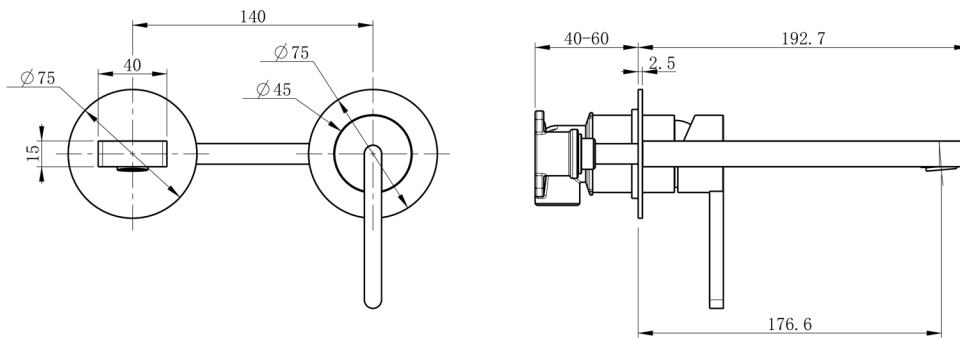

Technical Data Sheet

Product range: KIO

Product code: KIO273

Finishes Available: Chrome

Min Pressure:

MP 0.5

Approvals:

N/A

Connections:

G1/2"

Warranty:

15 Years (5 on cartridges)

Flow Rate

0.2Bar: 5.1L/min

0.5Bar: 7.5L/min

1Bar: 10.6L/min

2Bar: 15.3L/min

3Bar: 18.9L/min