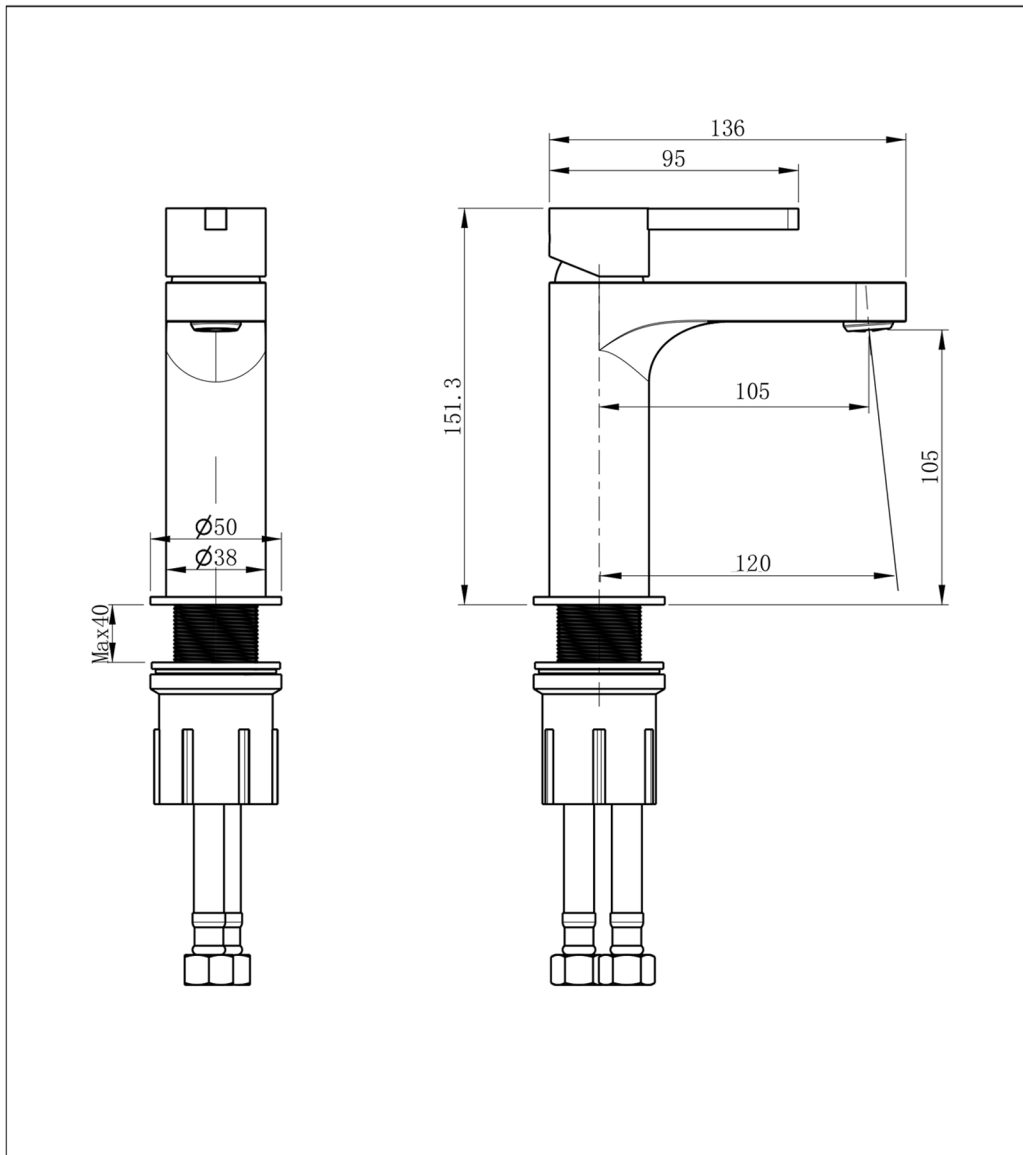

Technical Data Sheet

Product range: KIO

Product code: KIO008

Finishes Available: Chrome

Min Pressure:
MP 0.5

Approvals:
N/A

Connections:
G1/2"

Warranty:
15 Years (5 on cartridges)

Flow Rate
0.2Bar: 2.8L/min
0.5Bar: 4.6L/min
1Bar: 6.6L/min
2Bar: 9.4L/min
3Bar: 11.7L/min