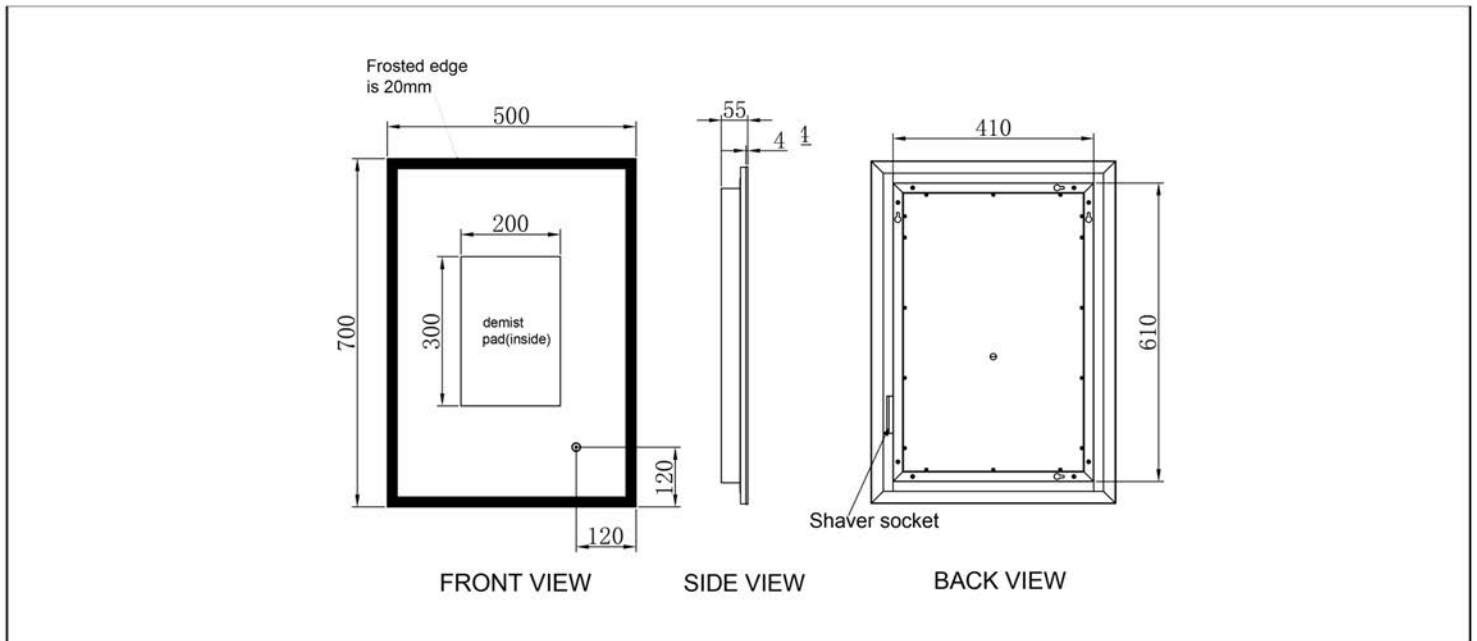

Technical Data Sheet

Product range: IMAGE

Product code: IM500

Finishes Available: Glass only

Code	Size	Switch	Demister	Colour Change	Shaver Socket	Orientation
IM500	500 x 700	Touch Sensor	Yes	By holding Touch Sensor	Yes	Hung Portrait or landscape