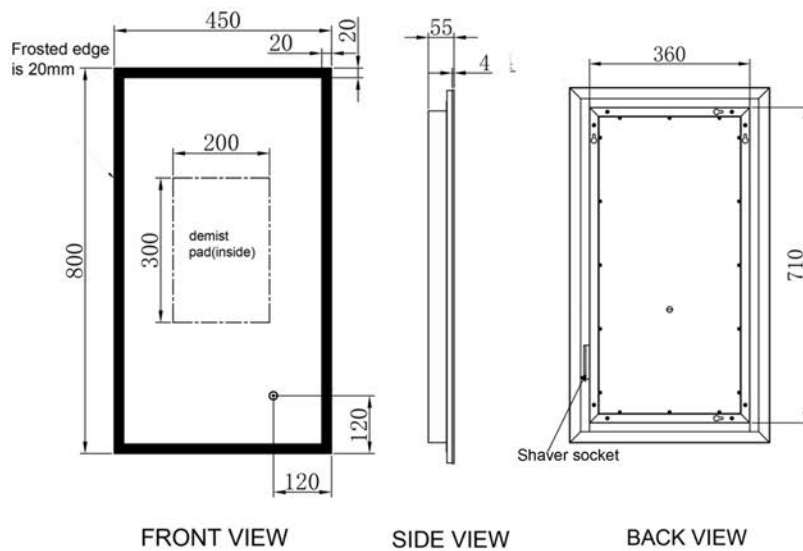

Technical Data Sheet

Product range: IMAGE

Product code: IM450

Finishes Available: Glass only

Code	Size	Switch	Demister	Colour Change	Shaver Socket	Orientation
IM450	450 x 800	Touch Sensor	Yes	By holding Touch Sensor	Yes	Hung Portrait or landscape