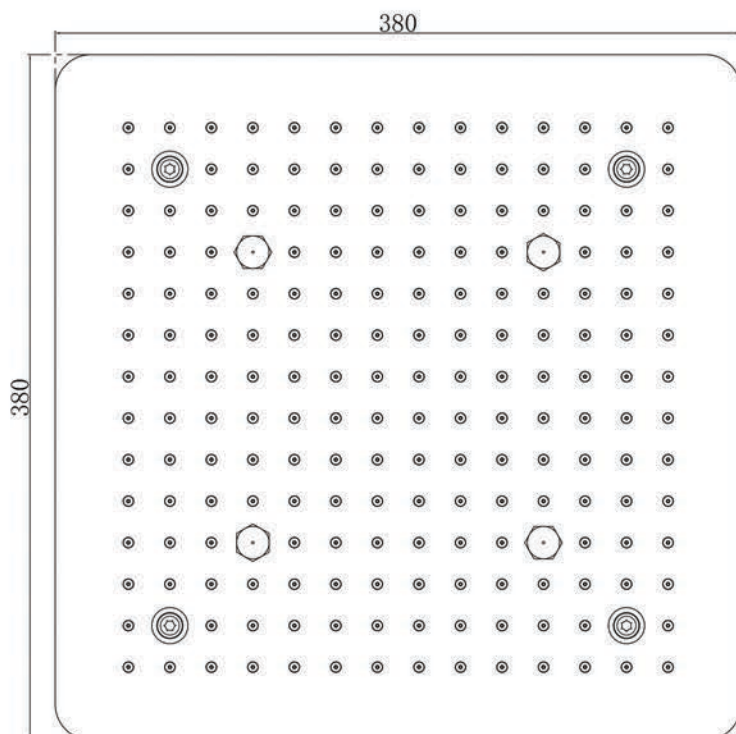

# Technical Data Sheet

Product range: OVERHEAD SHOWER

Product code: AMR300

Finishes Available: Chrome

Min Pressure:  
HP 1

Approvals:  
N/A

Connections:  
G 1/2

Warranty:  
15 Years