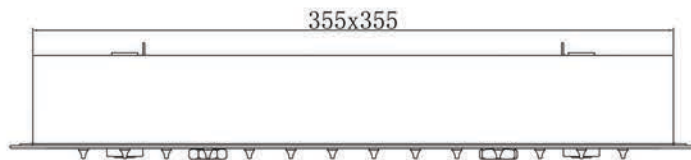

# Technical Data Sheet

Product range: OVERHEAD SHOWER

Product code: AMR300

Finishes Available: Chrome

Min Pressure:  
HP 1

Approvals:  
N/A

Connections:  
G 1/2

Warranty:  
15 Years