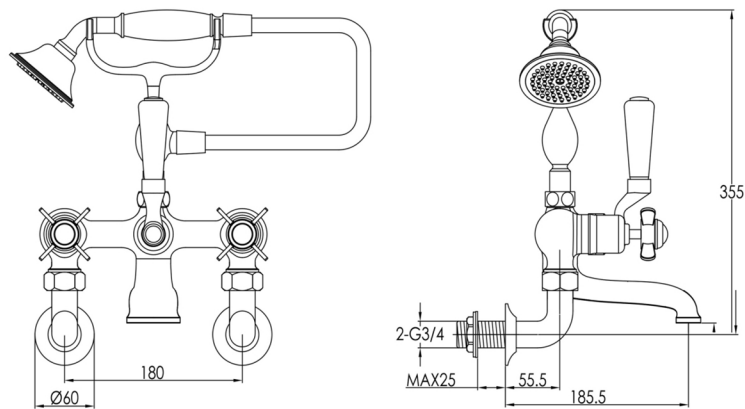

# Technical Data Sheet

Product range: GROSVENOR

Product code: 98275WM, 98275WMNK, 986275WMG, GB98275WM

Finishes Available: Brass with Chrome, Antique Brass, Nickel finishes

**Min Pressure:**

**Approvals:**  
N/A

**Connections:**  
G3/4"

**Warranty:**  
15 Years (5 on cartridges)

## Flow Rate

Bath  
0.2Bar: 9L/min  
0.5Bar: 10.5L/min  
1Bar: 12.5L/min  
2Bar: 17L/min  
3Bar: 20.2L/min

## Flow Rate

Shower  
0.2Bar: 6L/min  
0.5Bar: 7.6L/min  
1Bar: 8.8L/min  
2Bar: 12L/min  
3Bar: 15L/min