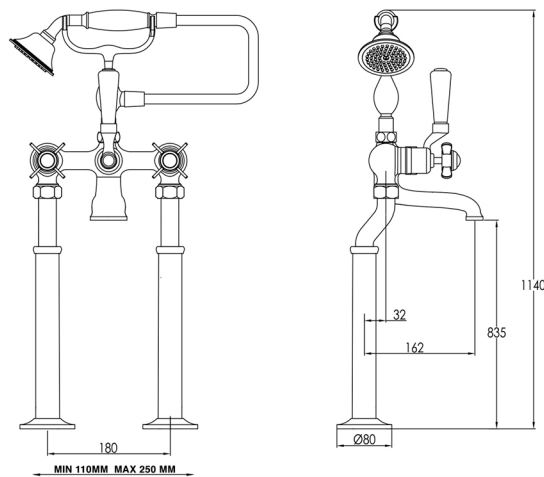

Technical Data Sheet

Product range: GROSVENOR

Product code: 98275FS, 98275FSNK, 986275FSG, GB98275FS

Finishes Available: Brass with Chrome, Antique Brass, Nickel finishes

Min Pressure:

Approvals:

N/A

Connections:

G3/4"

Warranty:

15 Years (5 on cartridges)

Flow Rate

Bath

0.2Bar: 9L/min

0.5Bar: 10.5L/min

1Bar: 12.5L/min

2Bar: 17L/min

3Bar: 20.2L/min

Flow Rate

Shower

0.2Bar: 6L/min

0.5Bar: 7.6L/min

1Bar: 8.8L/min

2Bar: 12L/min

3Bar: 15L/min