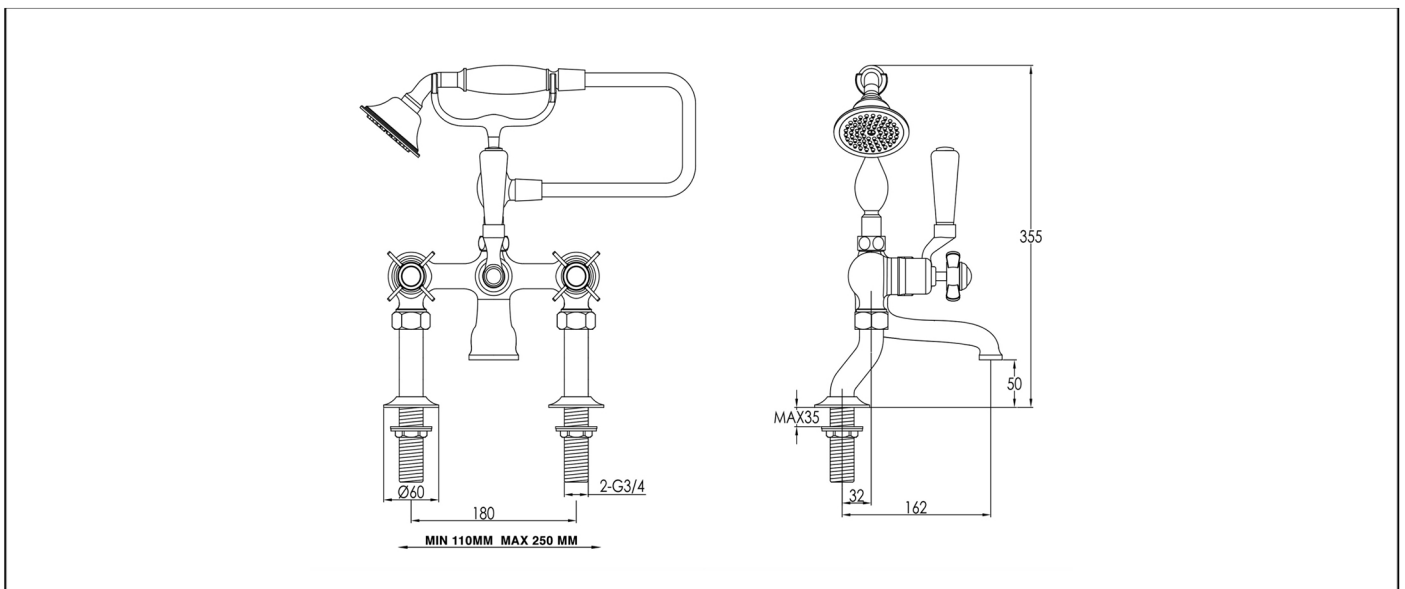

Technical Data Sheet

Product range: GROSVENOR

Product code: 98275, 98275NK, 986275G, GB98275

Finishes Available: Chrome, Matt Black, Brushed Brass

Min Pressure:

Approvals:
N/A

Connections:
G3/4"

Warranty:
15 Years (5 on cartridges)

Flow Rate

Bath
0.2Bar: 9L/min
0.5Bar: 10.5L/min
1Bar: 12.5L/min
2Bar: 17L/min
3Bar: 20.2L/min

Flow Rate

Shower
0.2Bar: 6L/min
0.5Bar: 7.6L/min
1Bar: 8.8L/min
2Bar: 12L/min
3Bar: 15L/min