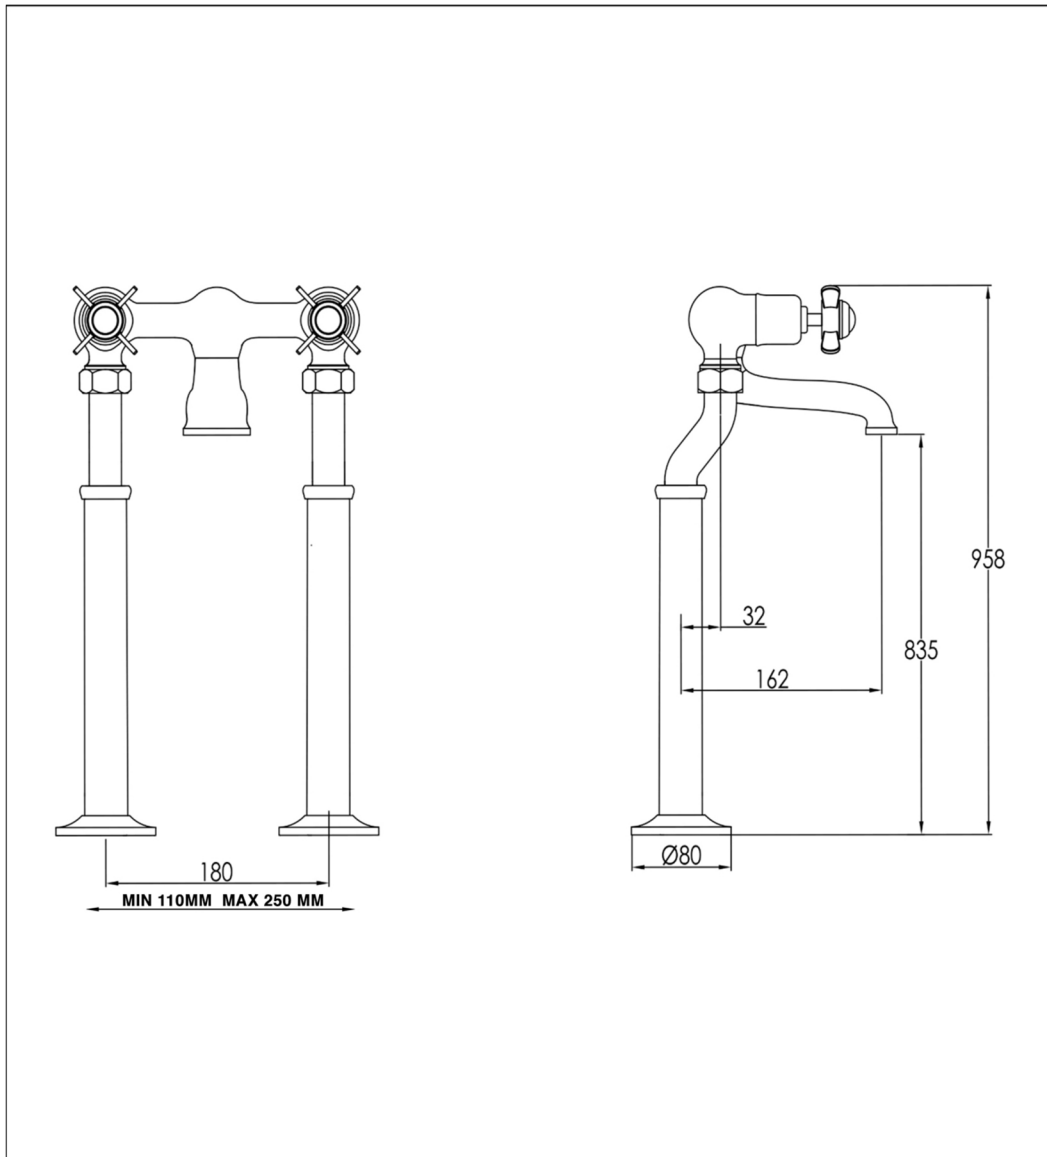

# Technical Data Sheet

Product range: GROSVENOR

Product code: 98223FS, 98223FSNK, 98223FSG, GB98223FS

Finishes Available: Brass with Chrome, Antique Brass, Nickel finishes

**Min Pressure:**  
MP 0.5

**Approvals:**  
N/A

**Connections:**  
G 3/4"

**Warranty:**  
15 Years (5 on cartridges)

Flow Rate
0.2Bar: 9L/min
0.5Bar: 10.5L/min
1Bar: 12.5L/min
2Bar: 17L/min
3Bar: 20.2L/min