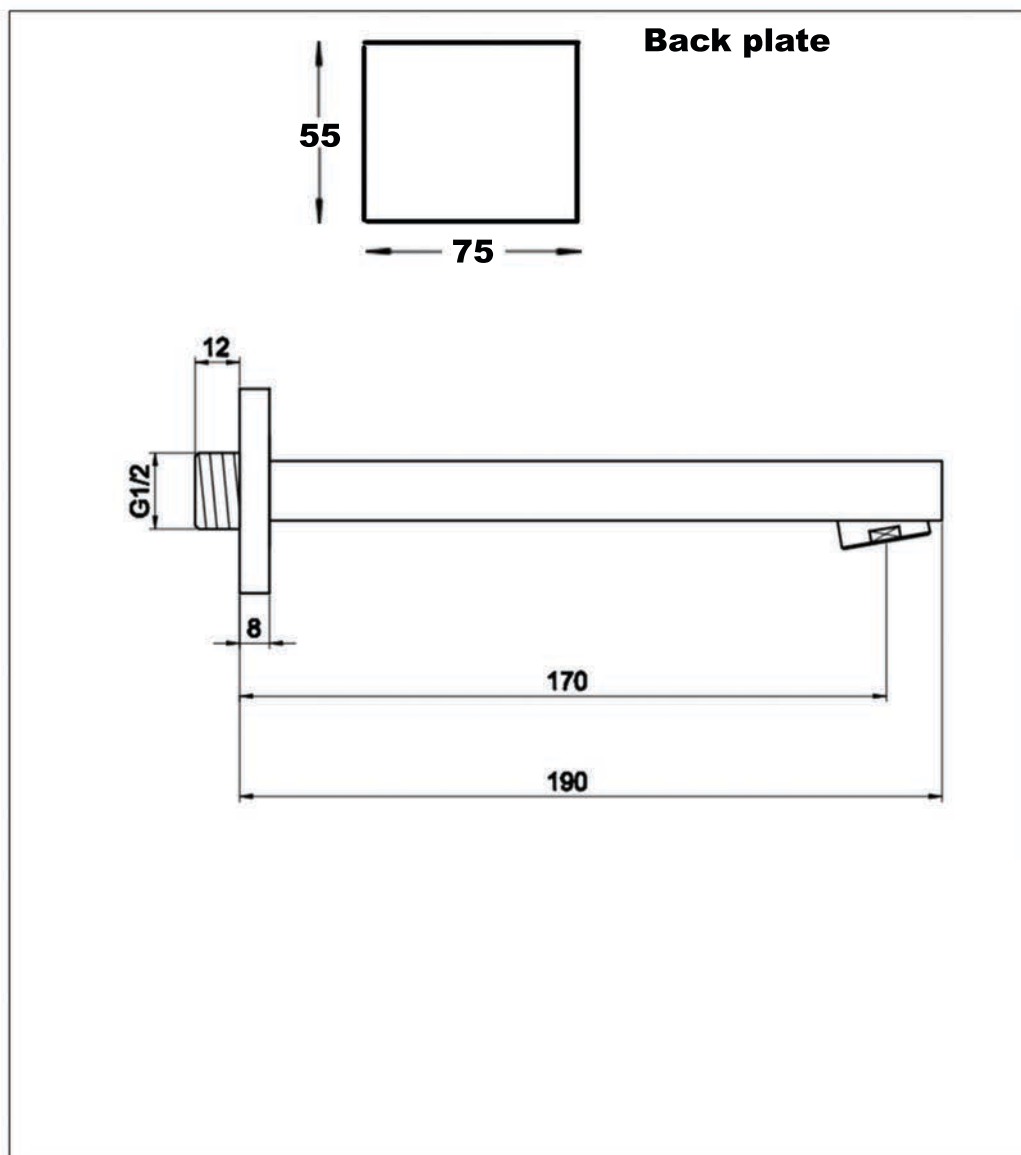

Technical Data Sheet

Product range: ATHENA

Product code: 86429

Finishes Available: Chrome

Min Pressure:

HP 1

Approvals:

N/A

Connections:

G 1/2"

Warranty:

15 Years

Flow Rate

0.5Bar: 6.7L/min

1Bar: 8.8L/min

2Bar: 10.9L/min

3Bar: 13.3L/min