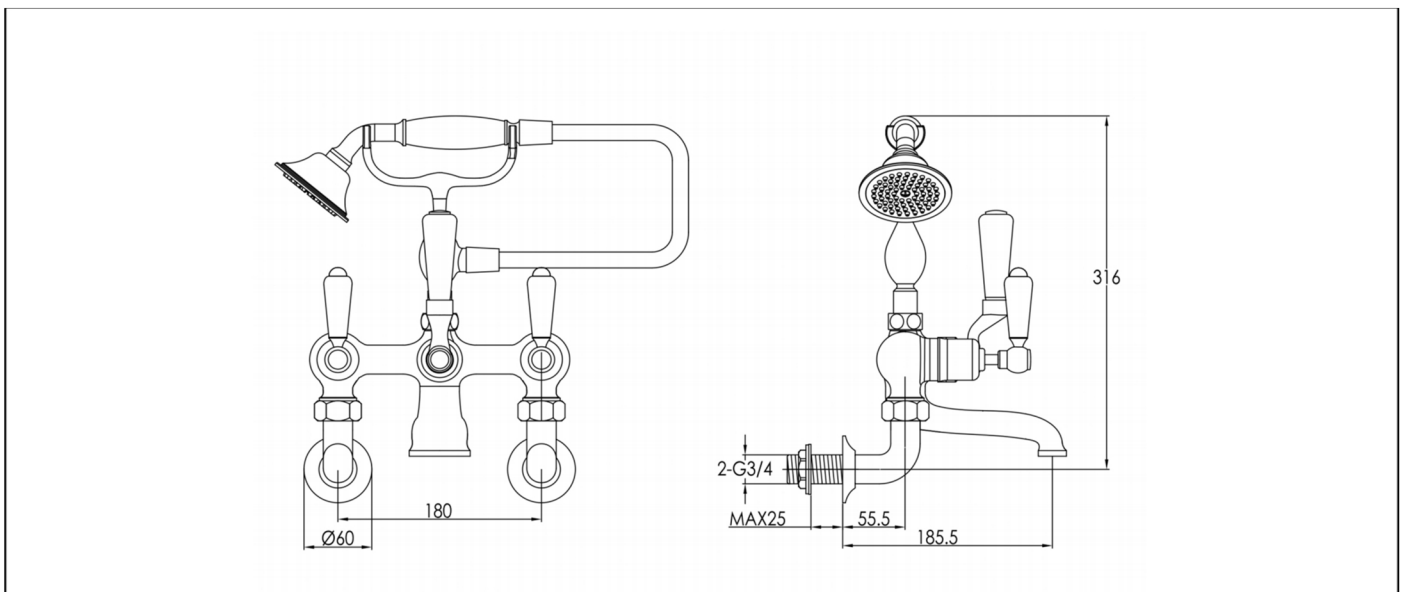

# Technical Data Sheet

Product range: GROSVENOR

Product code: 85275WMNK, 856275WVG, GB85275WM

Finishes Available: Brass with Chrome, Antique Brass, Nickel finishes

**Min Pressure:**

**Approvals:**  
N/A

**Connections:**  
G3/4"

## Flow Rate

Bath  
0.2Bar: 9L/min  
0.5Bar: 10.5L/min  
1Bar: 12.5L/min  
2Bar: 17L/min  
3Bar: 20.2L/min

## Flow Rate

Shower  
0.2Bar: 6L/min  
0.5Bar: 7.6L/min  
1Bar: 8.8L/min  
2Bar: 12L/min  
3Bar: 15L/min