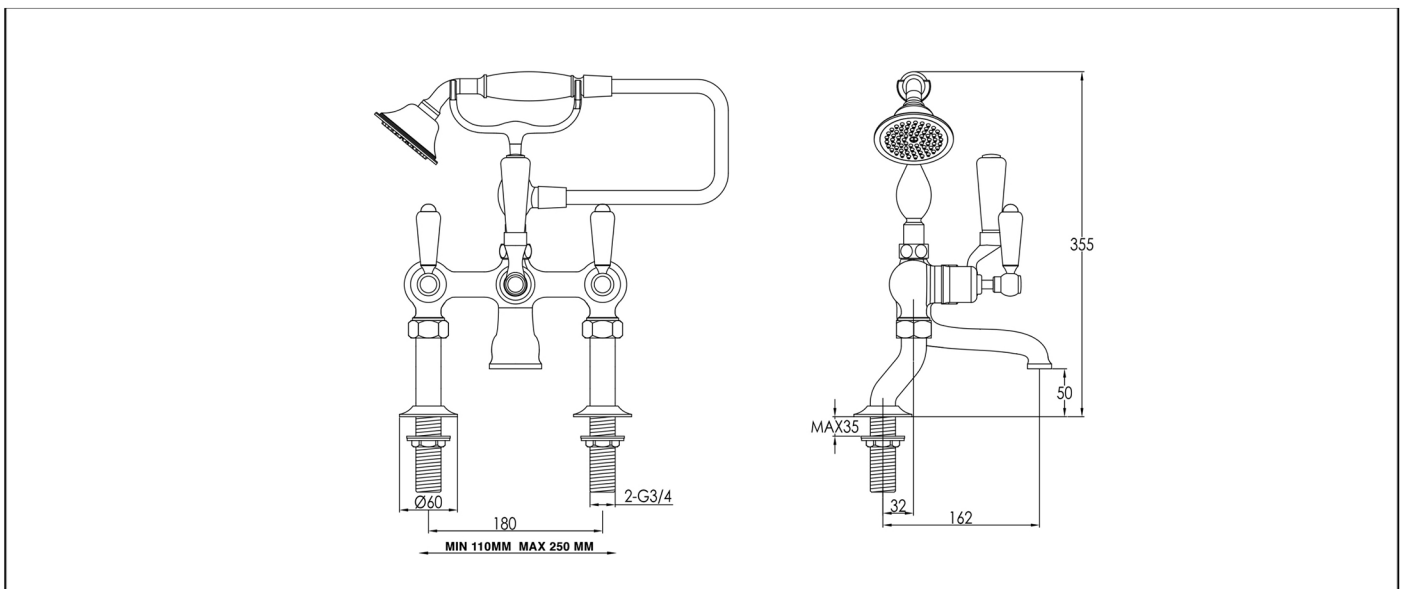

Technical Data Sheet

Product range: GROSVENOR

Product code: 85275, 85275NK, 856275G, GB8527

Finishes Available: Brass with Chrome, Antique Brass, nickel finishes

Min Pressure:

Approvals:
N/A

Connections:
G3/4"

Warranty:
15 Years (5 on cartridges)

Flow Rate

Bath
0.2Bar: 9L/min
0.5Bar: 10.5L/min
1Bar: 12.5L/min
2Bar: 17L/min
3Bar: 20.2L/min

Flow Rate

Shower
0.2Bar: 6L/min
0.5Bar: 7.6L/min
1Bar: 8.8L/min
2Bar: 12L/min
3Bar: 15L/min