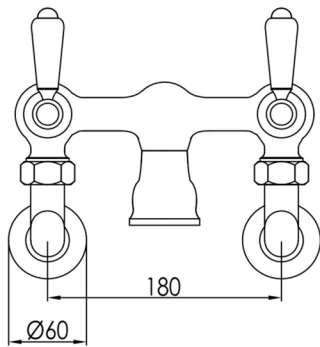

Technical Data Sheet

Product range: GROSVENOR

Product code: 85223WM, 85223WMNK, 85223WMG, GB85223WM

Finishes Available: Brass with Chrome, Antique Brass, Nickel finishes

Min Pressure:

LP 0.2

Approvals:

N/A

Connections:

G 3/4"

Warranty:

15 Years (5 on cartridges)

Flow Rate

0.2Bar: 9L/min

0.5Bar: 10.5L/min

1Bar: 12.5L/min