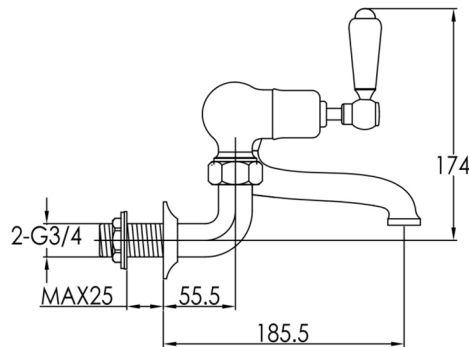

Technical Data Sheet

Product range: GROSVENOR

Product code: 85223WM, 85223WMNK, 85223WMG, GB85223WM

Finishes Available: Brass with Chrome, Antique Brass, Nickel finishes

Min Pressure:

LP 0.2

Approvals:

N/A

Connections:

G 3/4"

Warranty:

15 Years (5 on cartridges)

Flow Rate

0.2Bar: 9L/min

0.5Bar: 10.5L/min

1Bar: 12.5L/min

2Bar: 17L/min

3Bar: 20.2L/min