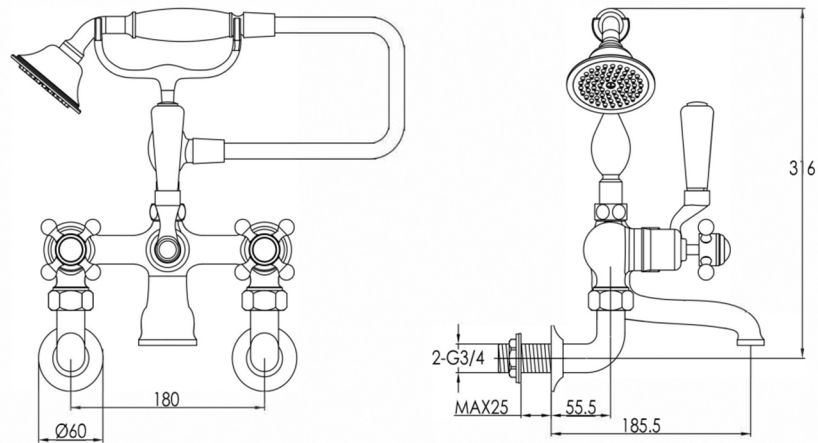

Technical Data Sheet

Product range: GROSVENOR

Product code: 76275WM, 76275WMNK, 766275WMG, GB76275WM

Finishes Available: Brass with Chrome, Antique Brass, Nickel finishes

Min Pressure:

Approvals:
N/A

Connections:
G3/4"

Warranty:
15 Years (5 on cartridges)

Flow Rate

Bath
0.2Bar: 9L/min
0.5Bar: 10.5L/min
1Bar: 12.5L/min
2Bar: 17L/min
3Bar: 20.2L/min

Flow Rate

Shower
0.2Bar: 6L/min
0.5Bar: 7.6L/min
1Bar: 8.8L/min
2Bar: 12L/min
3Bar: 15L/min