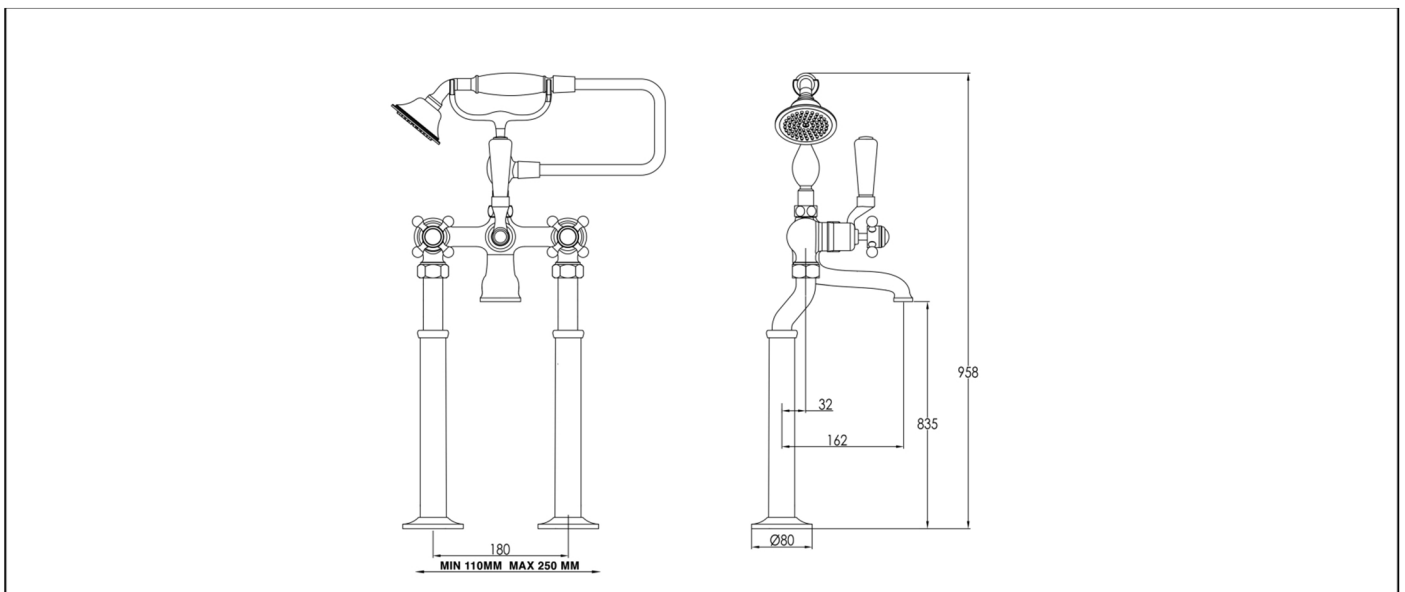

Technical Data Sheet

Product range: GROSVENOR

Product code: 76275FS, 76275FSNK, 766275FSG, GB76275FS

Finishes Available: Brass with Chrome, Antique Brass, Nickel finishes

Min Pressure:

Approvals:

N/A

Connections:

G3/4"

Warranty:

15 Years (5 on cartridges)

Flow Rate

Bath

0.2Bar: 9L/min

0.5Bar: 10.5L/min

1Bar: 12.5L/min

2Bar: 17L/min

3Bar: 20.2L/min

Flow Rate

Shower

0.2Bar: 6L/min

0.5Bar: 7.6L/min

1Bar: 8.8L/min

2Bar: 12L/min