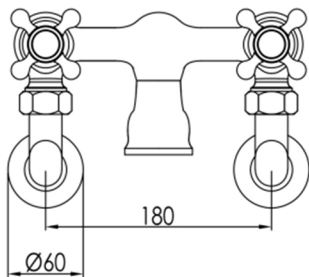

# Technical Data Sheet

Product range: GROSVENOR

Product code: 76223WM, 76223WMNK, 76223WMG, GB76223WM

Finishes Available: Brass with Chrome, Antique Brass, Nickel finishes

**Min Pressure:**

LP 0.2

**Approvals:**

N/A

**Connections:**

G 3/4"

**Warranty:**

15 Years (5 on cartridges)