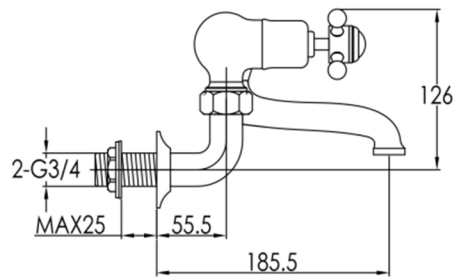

# Technical Data Sheet

Product range: GROSVENOR

Product code: 76223WM, 76223WMNK, 76223WMG, GB76223WM

Finishes Available: Brass with Chrome, Antique Brass, Nickel finishes

**Min Pressure:**

LP 0.2

**Approvals:**

N/A

**Connections:**

G 3/4"

**Warranty:**

15 Years (5 on cartridges)

## Flow Rate

0.2Bar: 9L/min

0.5Bar: 10.5L/min

1Bar: 12.5L/min

2Bar: 17L/min

3Bar: 20.2L/min