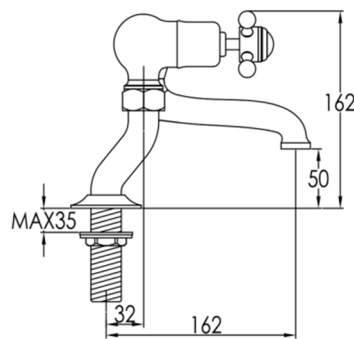

Technical Data Sheet

Product range: GROSVENOR

Product code: 76223, 76223NK, 76223G, GB76223

Finishes Available: Brass with Chrome, Antique Brass, Nickel finishes

Min Pressure:

LP 0.2

Approvals:

N/A

Connections:

G 3/4"

Warranty:

15 Years (5 on cartridges)

Flow Rate

0.2Bar: 9L/min

0.5Bar: 10.5L/min

1Bar: 12.5L/min