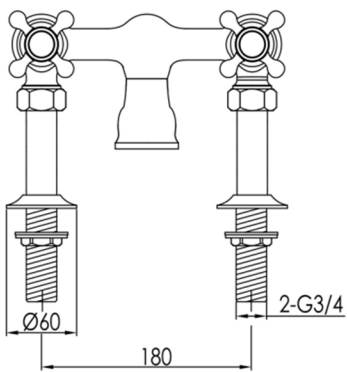

Technical Data Sheet

Product range: GROSVENOR

Product code: 76223, 76223NK, 76223G, GB76223

Finishes Available: Brass with Chrome, Antique Brass, Nickel finishes

Min Pressure:

LP 0.2

Approvals:

N/A

Connections:

G 3/4"

Warranty:

15 Years (5 on cartridges)

Flow Rate

0.2Bar: 9L/min

0.5Bar: 10.5L/min

1Bar: 12.5L/min