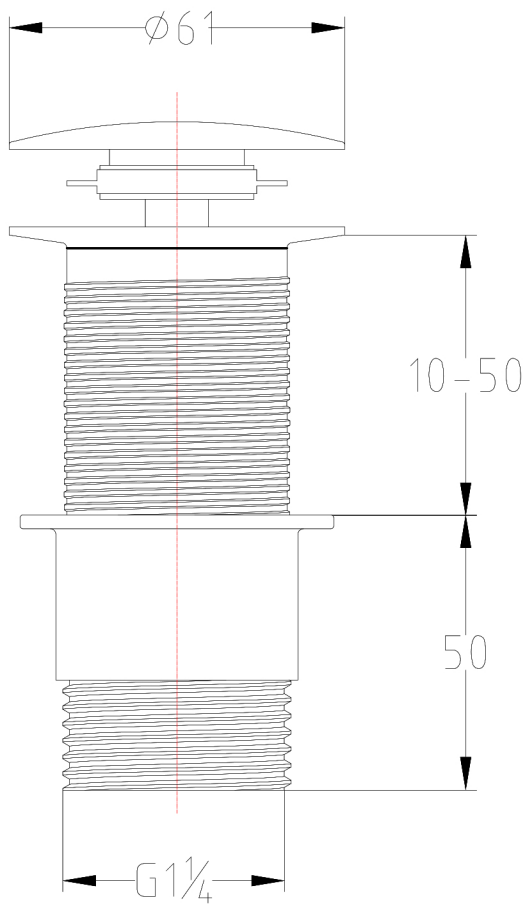

Technical Data Sheet

Product range: GROSVENOR

Product code: 709CC, G709CC

Finishes Available: Brass with Chrome, Antique Brass finishes

Min Pressure:

Approvals:

Connections:

Warranty:

2 Years

Flow Rate