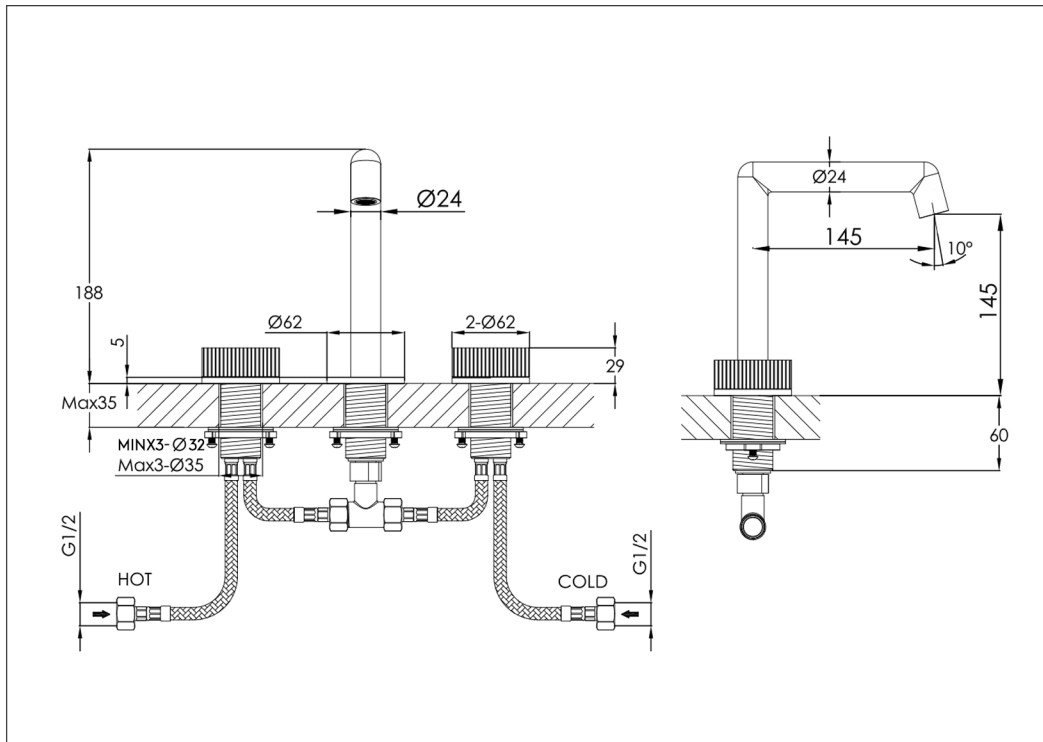

Technical Data Sheet

Product range: EVO

Product code: 68193MB - 63193BBR - 67193BBL - 64193CH - 61193BRZ

Finishes Available: Matt Black, Brushed Brass, Brushed Black, Chrome, Brushed Bronze

Min Pressure:

MP 0.5

Approvals:

N/A

Connections:

G1/2"

Warranty:

15 Years (5 on cartridges)

Flow Rate

0.5 Bar: 6.7 L/min

1 Bar: 10.5 L/min

2 Bar: 15.5 L/min

3 Bar: 19.5 L/min

4 Bar: 22.8 L/min

5 Bar: 25.7 L/min