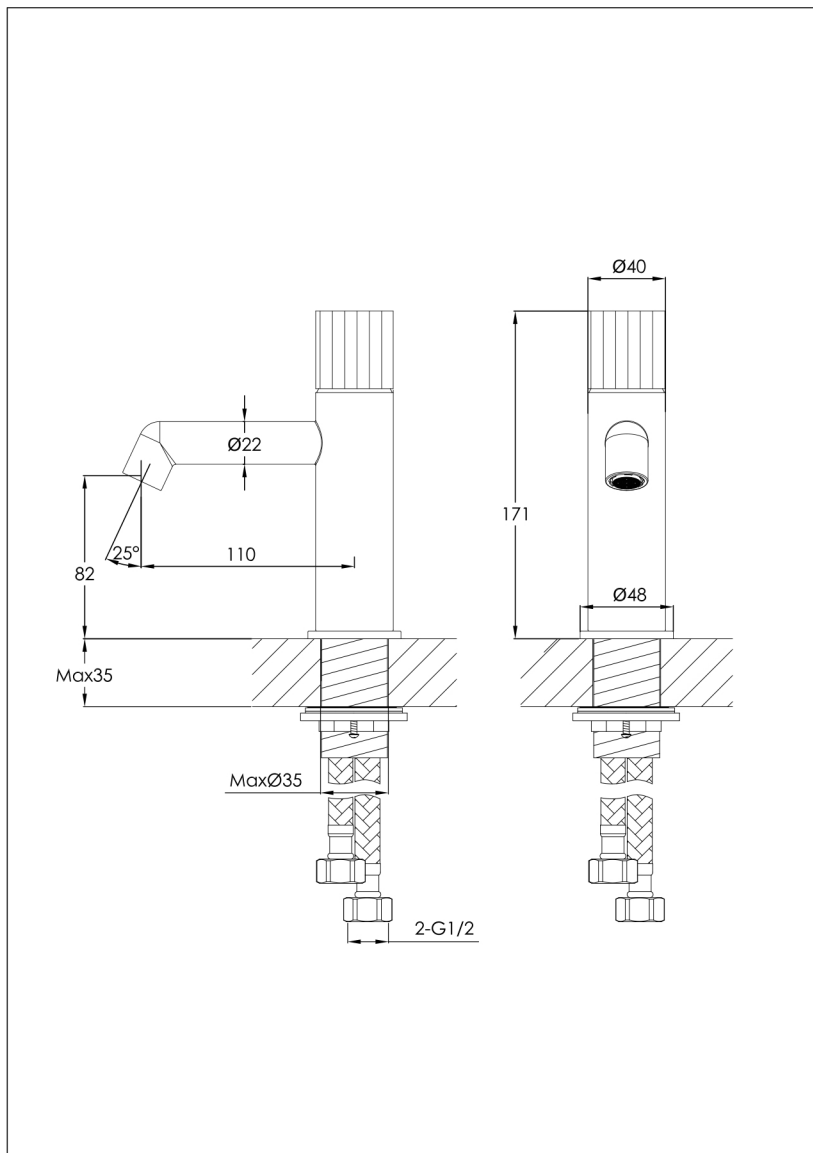

# Technical Data Sheet

Product range: EVO

Product code: 68008MB - 63008BBR - 67008BBL - 64008CH - 61008BRZ

Finishes Available: Matt Black, Brushed Brass, Brushed Black, Chrome, Brushed Bronze

**Min Pressure:**

MP 0.5

**Approvals:**

N/A

**Connections:**

G1/2"

**Warranty:**

15 Years (5 on cartridges)

## Flow Rate

0.5 Bar: 4 L/min

1 Bar: 5.7 L/min

2 Bar: 8 L/min

3 Bar: 9.8 L/min

4 Bar: 11.3 L/min

5 Bar: 12.5 L/min