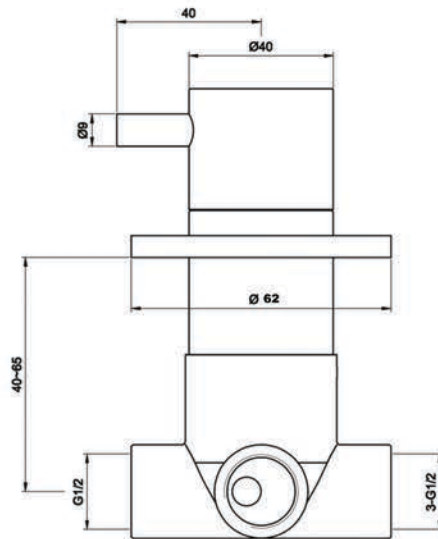

# Technical Data Sheet

Product range: FLORENCE

Product code: 55421/55423

Finishes Available: Chrome

Min Pressure:  
HP1

Approvals:  
N/A

Connections:  
G 1/2"

Warranty:  
15 Years (5 on cartridges)

## Flow Rate

Shower  
0.5Bar: 9L/min  
1Bar: 10.5L/min  
2Bar: 14.3L/min  
3Bar: 19L/min

## Flow Rate

Bath  
0.5Bar: 8.5L/min  
1Bar: 10L/min  
2Bar: 13.3L/min  
3Bar: 17L/min