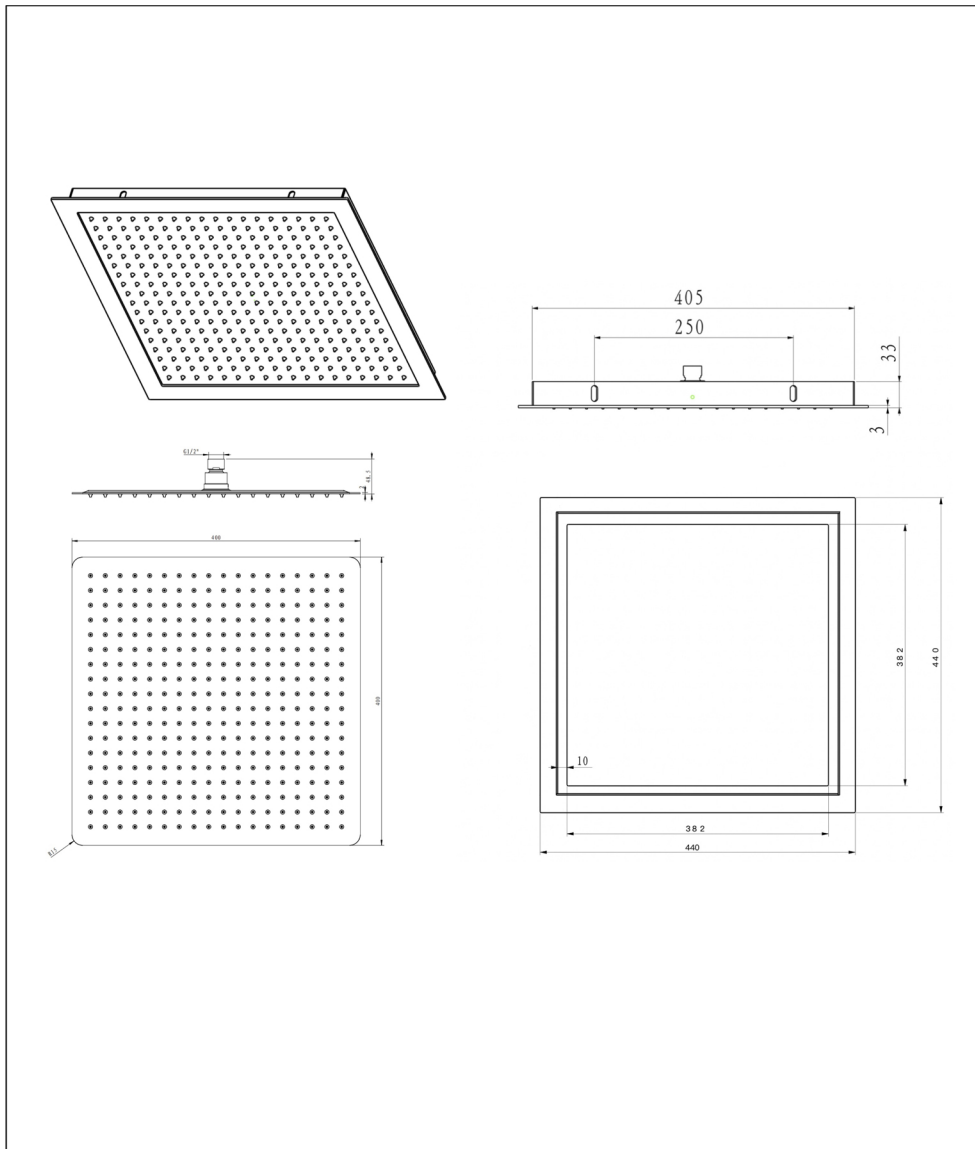

Technical Data Sheet

Product range: HIX

Product code: 33CM400BBR - 38CM400MB - 37CM400BBL

Finishes Available: Brushed Brass - Matt Black - Brushed Black

Min Pressure:

HPI

Approvals:

N/A

Connections:

G1/2"

Warranty:

15 Years

Flow Rate

1 Bar: 12.7 L/min

2 Bar: 19.1 L/min

3 Bar: 24.4 L/min