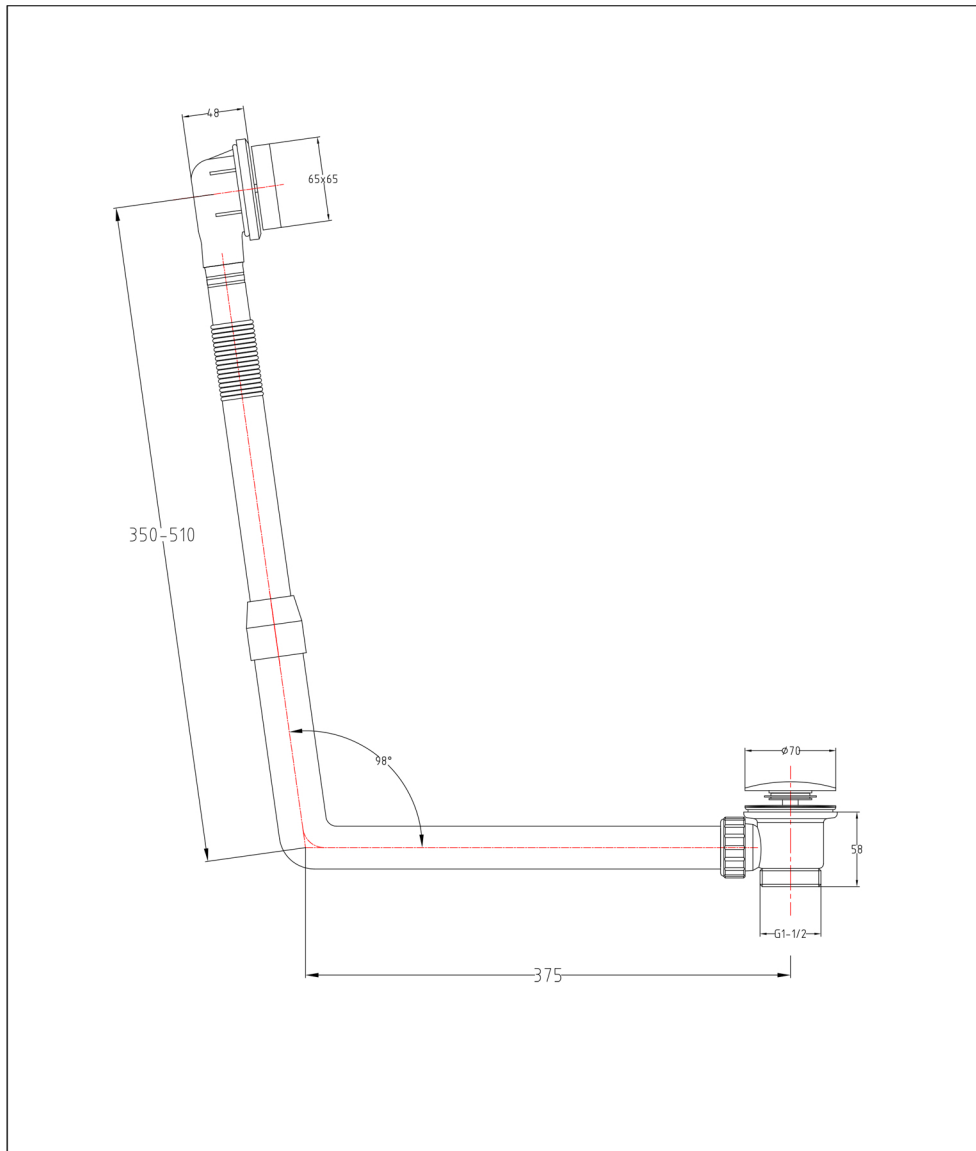

# Technical Data Sheet

Product range: HIX

Product code: 32809HACC -33809HACCBBR-37809HACCBBL-38809HACCMB

Finishes Available: Matt Black, Brushed Brass, Brushed Black, Chrome

Min Pressure:

N/A

Approvals:

WRAS

Connections:

G1/2"

Warranty:

2 Years