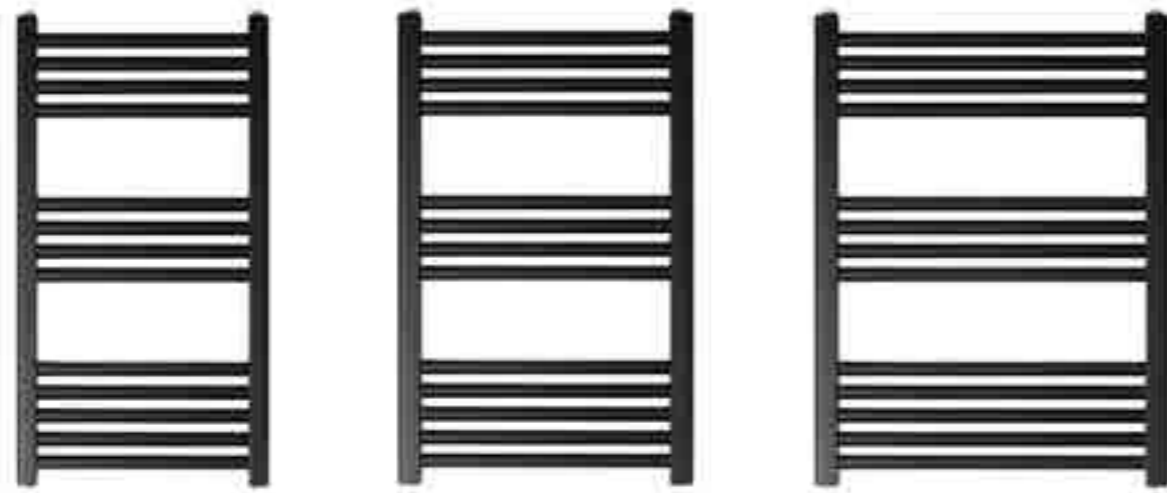

VOS
800 x 400
Matt Black
VOS804MB £180.00

VOS
800 x 500
Matt Black
VOS800MB £195.00

VOS
800 x 600
Matt Black
VOS806MB £210.00

25mm Bars

CODE	SIZE	BARS	BTU	PIPE CENTRE	PROJECTION	RECOMMENDED ELEMENT	FINISH
VOS804MB	800X400	13	909	350	76	200W	Mild Steel PVD
VOS800MB	800X500	13	859	450	75	200W	Mild Steel PVD
VOS806MB	800X600	13	991	550	75	200W	Mild Steel PVD

- The Above radiators are based on central heating and dual fuel formats.
- All radiators are manufactured from mild steel materials.