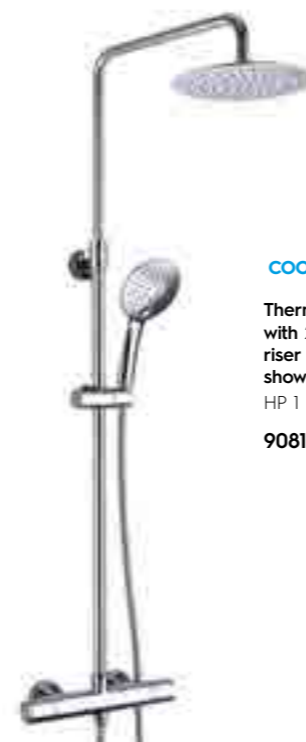

COOL TOUCH
Thermostatic bar valve with 2 outlets, adjustable riser and shower kit
HP 1
9081   £390.00