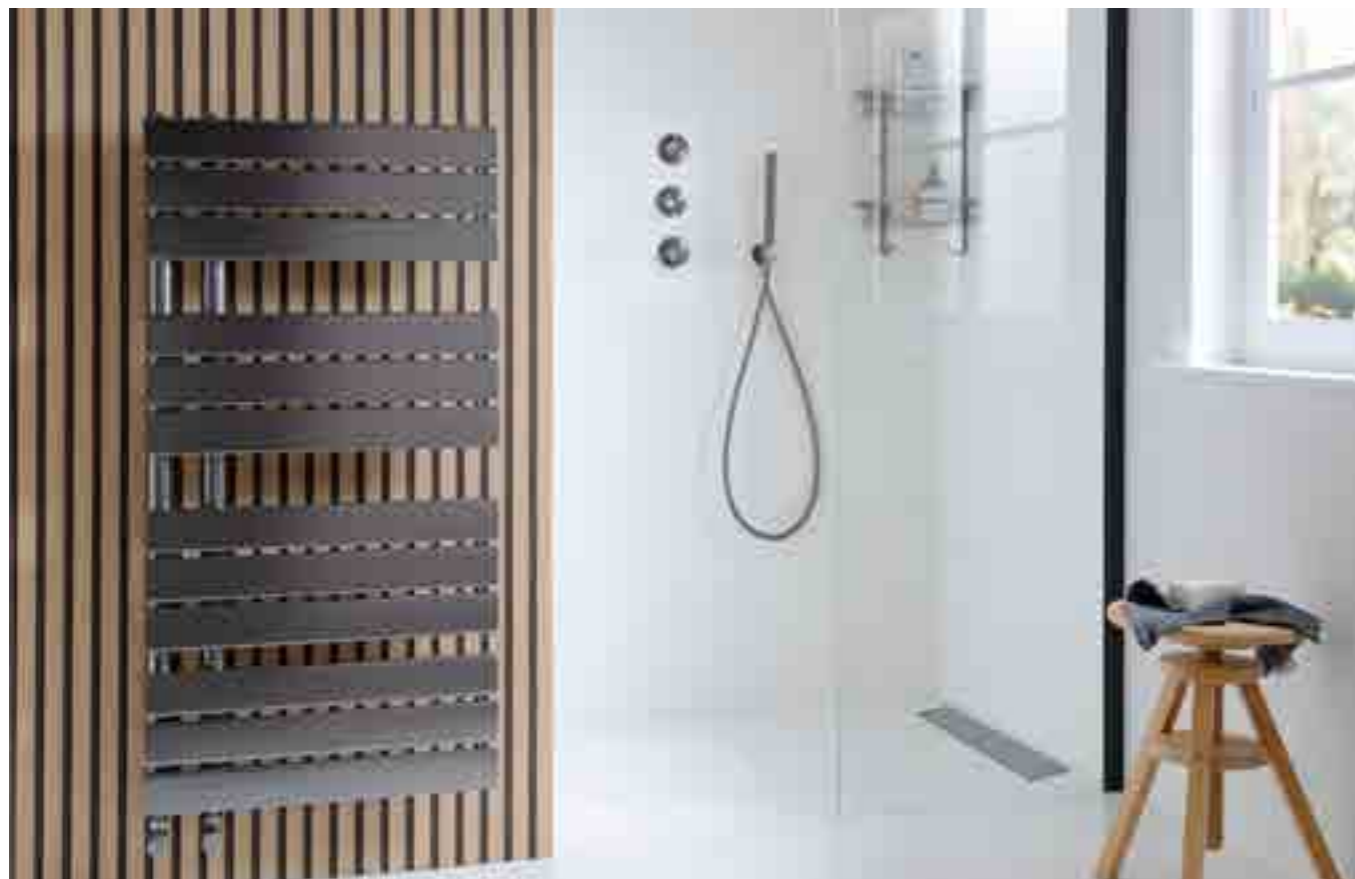

ELITE Regular Linear Drain including membrane
Length: 600mm
Matt Black

LD600MB £590.00

Length: 800mm

LD800MB £660.00

ELITE Regular Linear Drain including membrane
Length: 600mm
Brushed Brass

LD600BBR £590.00

Length: 800mm

LD800BBR £660.00

ELITE Regular Linear Drain including membrane
Length: 600mm
Stainless Steel

LD600BBL £590.00

Length: 800mm

LD800BBL £660.00

ELITE Regular Linear Drain including membrane
Length: 600mm
Brushed Black

LD600SS £590.00

Length: 800mm

LD800SS £660.00

ELITE Regular Gulley including membrane
Length: 150mm
Matt Black

EG150MB £360.00

ELITE Regular Gulley including membrane
Length: 150mm
Brushed Brass

EG150BBR £360.00

ELITE Regular Gulley including membrane
Length: 150 x 150mm
Brushed Black

EG150BBL £360.00

ELITE Regular Gulley including membrane
Length: 150mm
Stainless Steel

EG150SS £360.00