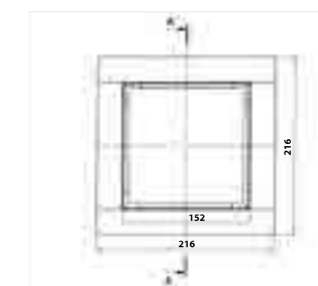

Square Shower Drain 150x150
with adjustable cover

BOTTLE TRAPS

VOS bottle trap
Pipe Length: 300mm
21775BRZ £179.00

VOS bottle trap
Pipe Length: 300mm
28775MB £179.00

VOS bottle trap
Pipe Length: 300mm
23775BBR £179.00