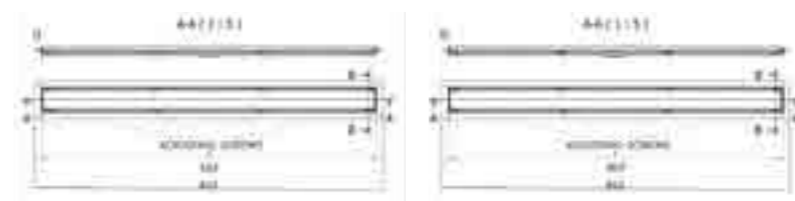

ELITE Regular Gulley including membrane
Length: 150 x 150mm
Brushed Black

EG150BBL £360.00

ELITE Regular Gulley including membrane
Length: 150mm
Stainless Steel

EG150SS £360.00

Linear Shower Drain
with adjustable cover