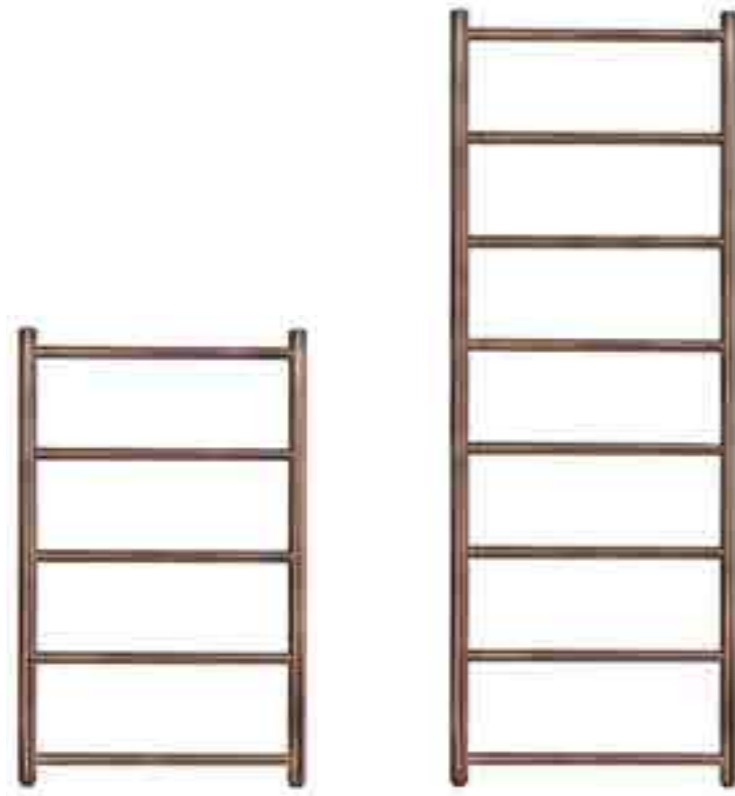

EVO
800 x 500
Brushed Bronze
EVO800BRZ £210.00

EVO
1200 x 500
Brushed Bronze
EVO1200BRZ £310.00

25mm Bars

CODE	SIZE	BARS	BTU	PIPE CENTRE	PROJECTION	RECOMMENDED ELEMENT	FINISH
EVO800BRZ	800X500	5	397	468	76	200W	Mild Steel PVD
EVO1200BRZ	1200X500	8	615	468	76	200W	Mild Steel PVD

- The Above radiators are based on central heating and dual fuel formats.
- All radiators are manufactured from mild steel materials.