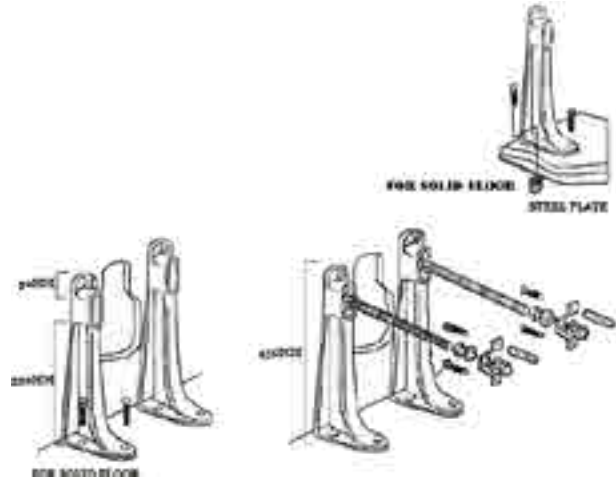

For wall hung pan/bidet
SUPPORT SET

1526 £120.00

- Supplied
- 1 x WC frame 1555
- 8 x 12mm plastic plugs
- 8 x 13mm AF screws
- 2 x Chrome cap covers
- 2 x 12mm nylon nuts and sleeves
- 4 x 12 mm metal nuts
- 8 x Washers
- 2 x Fixing plates
- 2 x 12mm threaded bolts
- 1 x No.5 Allen key