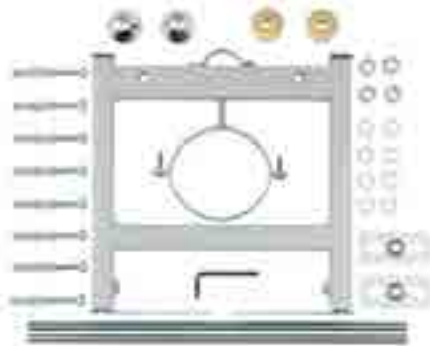

For wall hung pan/bidet
SUPPORT SET

1526   £120.00