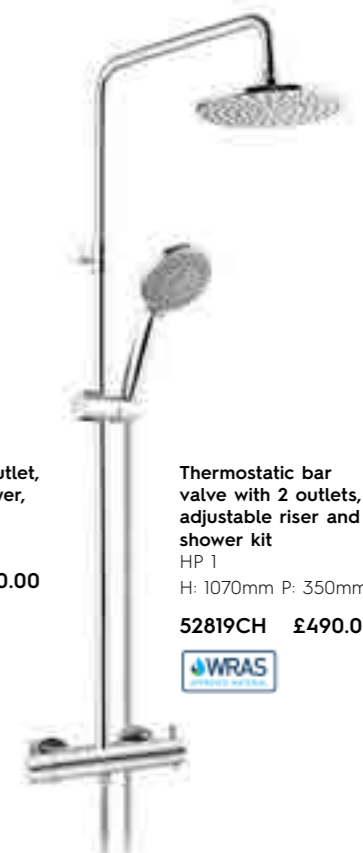

Thermostatic shower pole 3 outlet, adjustable with overhead shower, hand shower and bath spout
HP 1
55101 £550.00

Thermostatic bar valve with 2 outlets, adjustable riser and shower kit
HP 1
H: 1070mm P: 350mm
52819CH £490.00

COM 038 £805.00

COM 040 £805.00