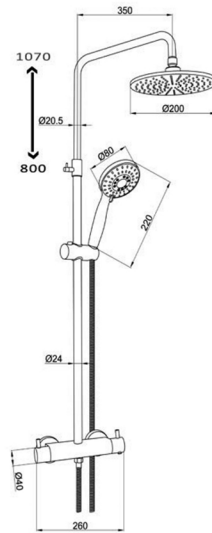

# Technical Data Sheet

Product range: VOS

Product code: 2852819MB, 2352819BBR, 2752819BBL

Finishes Available: Matt Black, Brushed Brass, Brushed Black

**Min Pressure:**

HP 1

**Approvals:**

WRAS

**Connections:**

G1/2"

**Warranty:**

15 Years (5 on cartridges)

**Flow Rate**

Hand Shower

1Bar: 6.05L/min

2Bar: 9.11L/min

3Bar: 11.9L/min

4Bar: 15L/min

**Flow Rate**

Shower Head

1Bar: 8.8L/min

2Bar: 13.13L/min

3Bar: 16.45L/min

4Bar: 18.7L/min