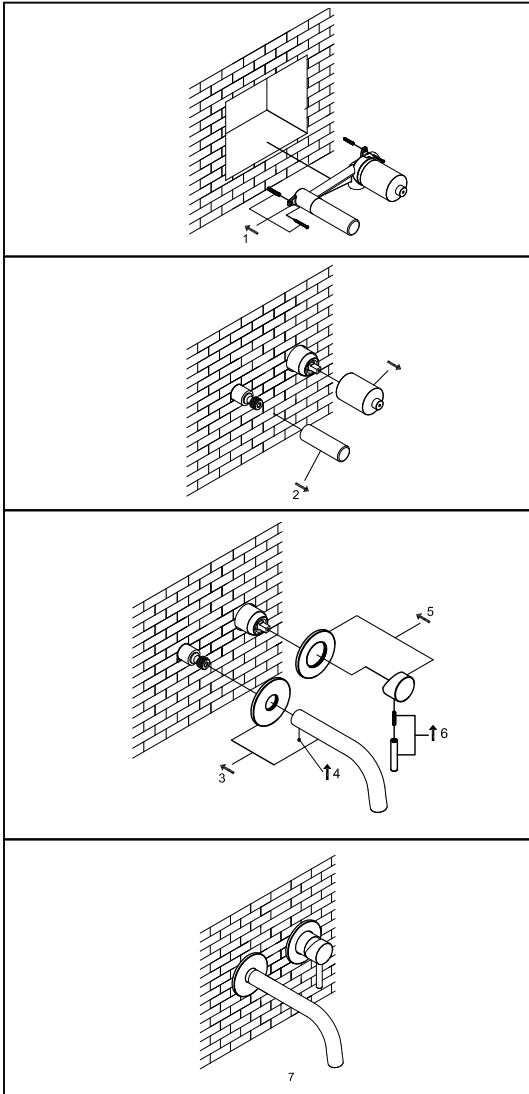

SINGLE LEVER WALL MOUNTED BASIN MIXER  
200MM SLIM SPOUT

Coordinated Bathrooms Designed For You

### Installation Steps

### Dimension Drawing