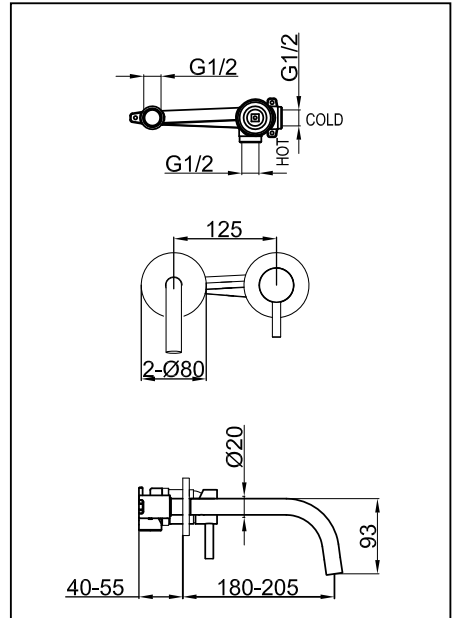

SINGLE LEVER WALL MOUNTED BASIN MIXER  
200MM SLIM SPOUT

Coordinated Bathrooms Designed For You

### Dimension Drawing