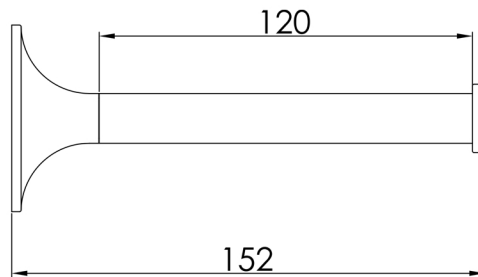

Technical Data Sheet

Product range: KONO

Product code: KO1119BRZ - KO3119BBR - K7119BBL - KO41119CH

Finishes Available: Brushed Bronze, Brushed Brass, Brushed Black, Chrome

Warranty:

15 Years